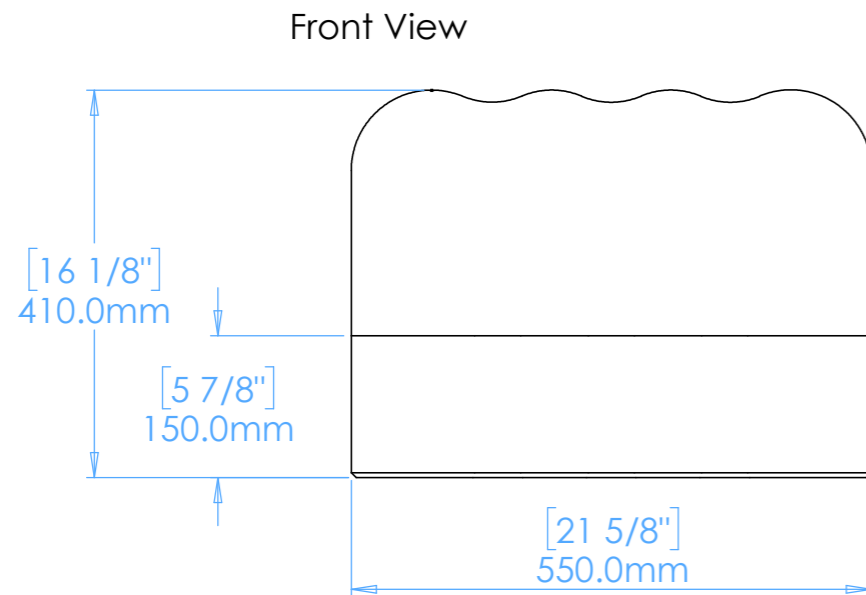

Tilde A1

NOTES

Unless otherwise specified, dimensions are in millimeters.

Kast take no responsibility for any dimensions obtained by scaling from this drawing.

DIMENSIONS:

L550mm (21 10/16inches)
W350mm (13 3/4inches)
H410mm (16 1/8inches)

CODE:	TL.A1
WEIGHT:	37kg / 81lbs
BRACKETS:	Included
DRAWN BY:	DB
TOLERANCE:	+/- 3mm