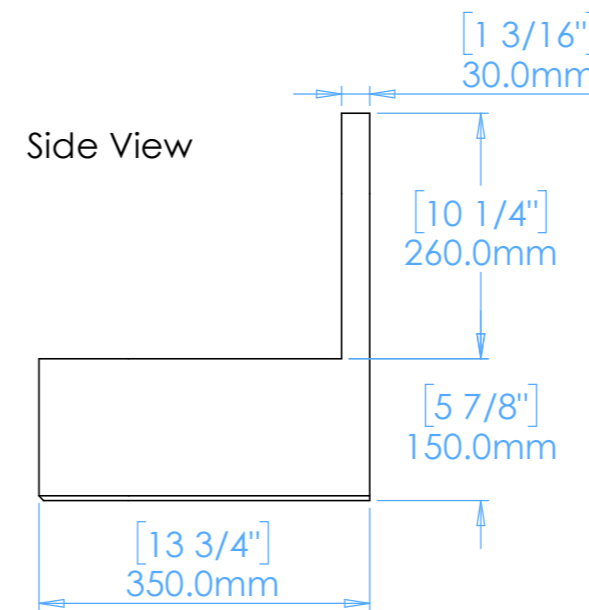

Tilde A1

NOTES

Unless otherwise specified, dimensions are in millimeters.

Kast take no responsibility for any dimensions obtained by scaling from this drawing.

DIMENSIONS:

L550mm (21 10/16inches)
W350mm (13 3/4inches)
H410mm (16 1/8inches)

CODE:	TL.A1
WEIGHT:	37kg / 81lbs
BRACKETS:	Included
DRAWN BY:	DB
TOLERANCE:	+/- 3mm