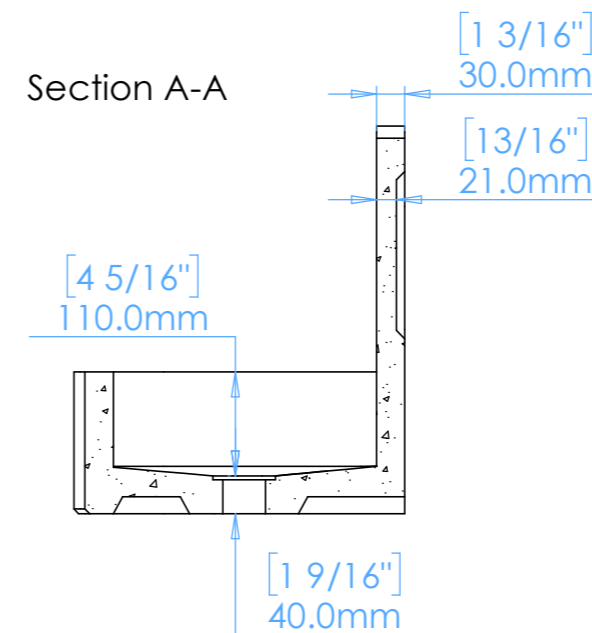

Tilde A1

NOTES

Unless otherwise specified, dimensions are in millimeters.

Kast take no responsibility for any dimensions obtained by scaling from this drawing.

DIMENSIONS:

L550mm (21 10/16inches)
W350mm (13 3/4inches)
H410mm (16 1/8inches)

CODE:	TL.A1
WEIGHT:	37kg / 81lbs
BRACKETS:	Included
DRAWN BY:	DB
TOLERANCE:	+/- 3mm