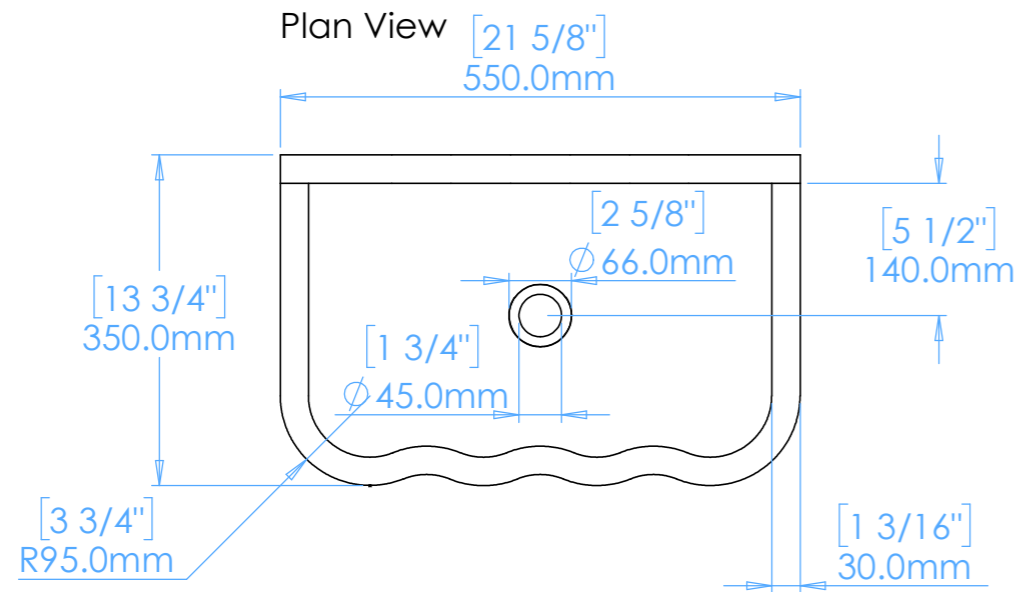

Tilde A1

NOTES

Unless otherwise specified, dimensions are in millimeters.

Kast take no responsibility for any dimensions obtained by scaling from this drawing.

DIMENSIONS:

L550mm (21 10/16inches)
W350mm (13 3/4inches)
H410mm (16 1/8inches)

CODE:	TL.A1
WEIGHT:	37kg / 81lbs
BRACKETS:	Included
DRAWN BY:	DB
TOLERANCE:	+/- 3mm