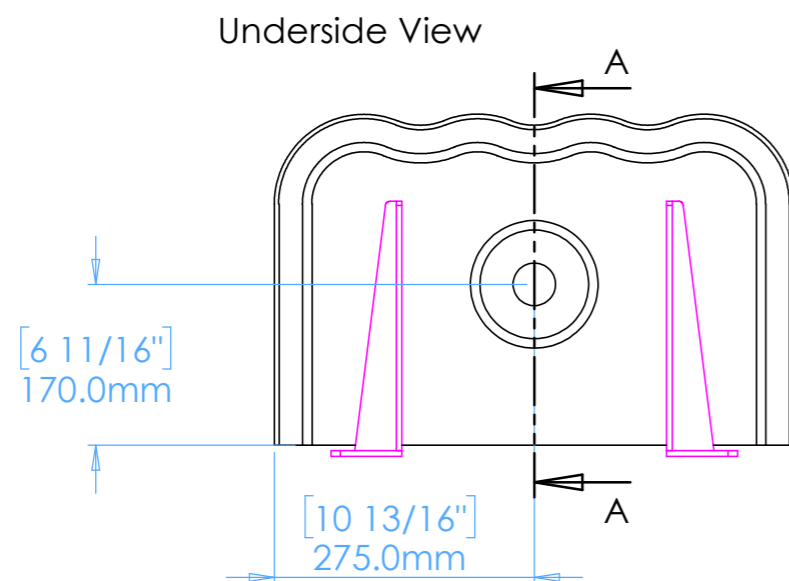

Tilde A1

NOTES

Unless otherwise specified, dimensions are in millimeters.

Kast take no responsibility for any dimensions obtained by scaling from this drawing.

DIMENSIONS:

L550mm (21 10/16inches)
W350mm (13 3/4inches)
H410mm (16 1/8inches)

CODE:	TL.A1
WEIGHT:	37kg / 81lbs
BRACKETS:	Included
DRAWN BY:	DB
TOLERANCE:	+/- 3mm