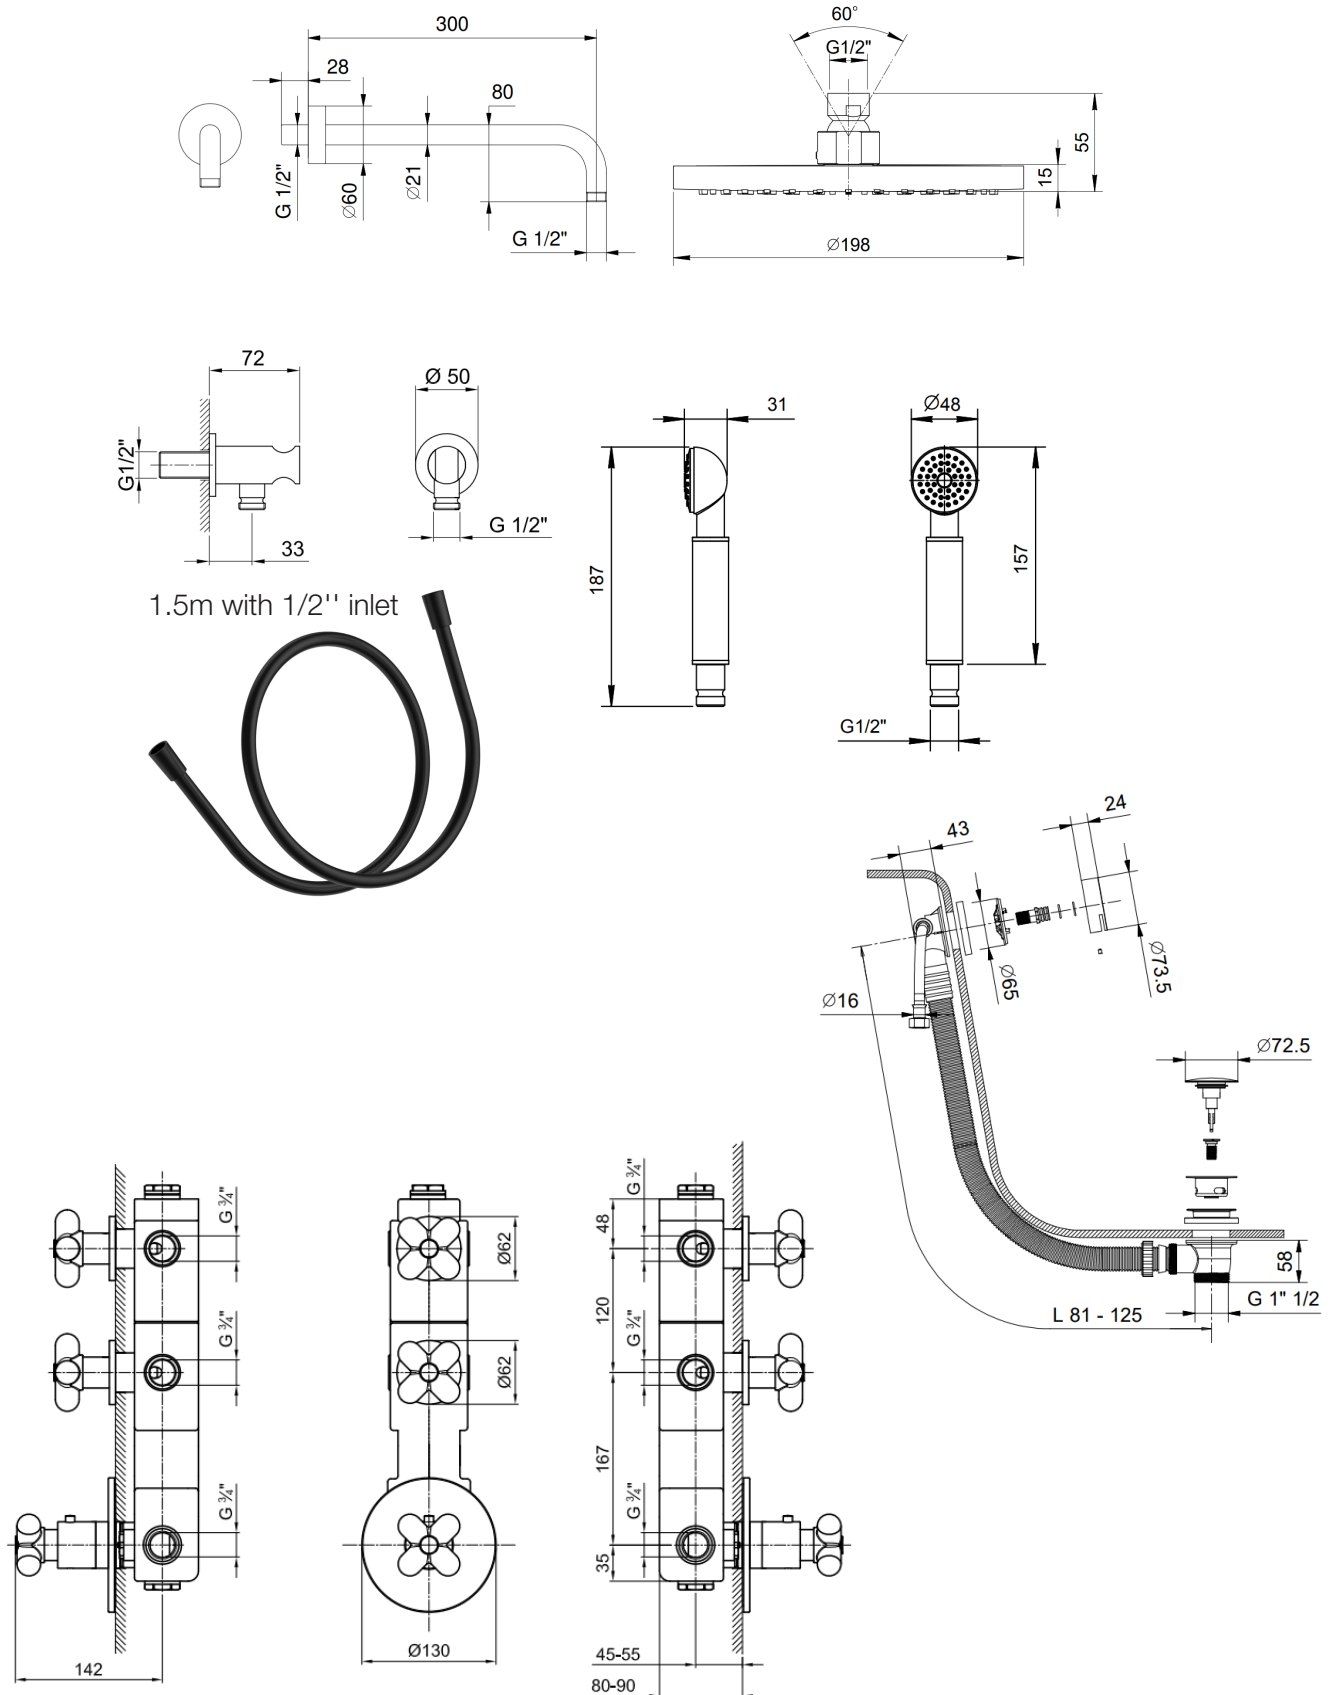

balocchi complete concealed thermostatic triple outlet shower kit

Balocchi was originally created in 1978, the first series of coloured taps with enormous success on the market, this range has pop shapes and garish colours available. Then reissued in 2012 with some details updated to make their image more contemporary. This is paired perfectly with our Roma rolled top basins. Sales of the Balocchi range have contributed to the budget used by the company 100 Fontane for Africa, a project in the construction of fountains for the aqueduct built in Masango Burundi.

- shower rose 200mm
- shower arm 300mm
- hand shower standard inc PVC hose and water outlet holder
- valve dual outlet
- waste exfil bath filler with klik waste, for standard tubs
- finish matt black, matt white

balocchi

complete concealed thermostatic triple outlet shower kit

balocchi complete concealed thermostatic triple outlet shower kit

Balocchi was originally created in 1978, the first series of coloured taps with enormous success on the market, this range has pop shapes and garish colours available. Then reissued in 2012 with some details updated to make their image more contemporary. This is paired perfectly with our Roma rolled top basins. Sales of the Balocchi range have contributed to the budget used by the company 100 Fontane for Africa, a project in the construction of fountains for the aqueduct built in Masango Burundi.

- shower rose 200mm
- shower arm 300mm
- hand shower standard inc metal hose and water outlet holder
- valve dual outlet
- waste exfil bath filler with klik waste, for standard tubs
- finish red & chrome combination