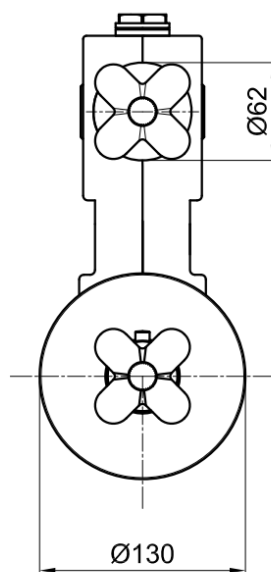

shower rose	200mm
shower arm	300mm
valve	single outlet
finish	matt black, matt white

balocchi

complete concealed thermostatic
single outlet shower kit

balocchi complete concealed thermostatic single outlet shower kit

- shower rose 200mm
- shower arm 300mm
- valve single outlet
- finish red & chrome combination

**above illustrates the red/ chrome finish combination

balocchi

complete concealed thermostatic
single outlet shower kit