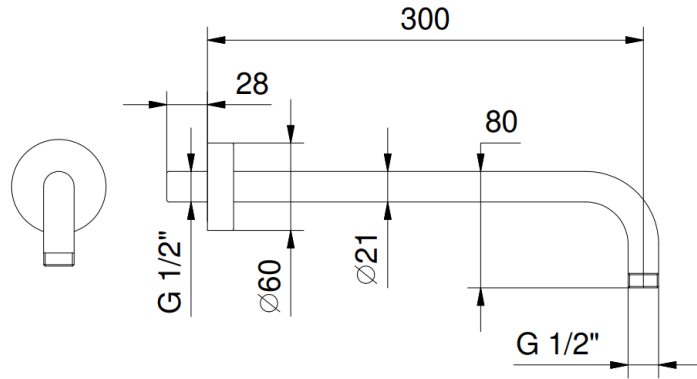

shower rose	200mm
shower arm	300mm
valve	single outlet
finish	matt black, matt white

balocchi

complete concealed thermostatic
single outlet shower kit

balocchi complete concealed thermostatic single outlet shower kit

- shower rose 200mm
- shower arm 300mm
- valve single outlet
- finish red & chrome combination

**above illustrates the red/ chrome finish combination

balocchi

complete concealed thermostatic
single outlet shower kit