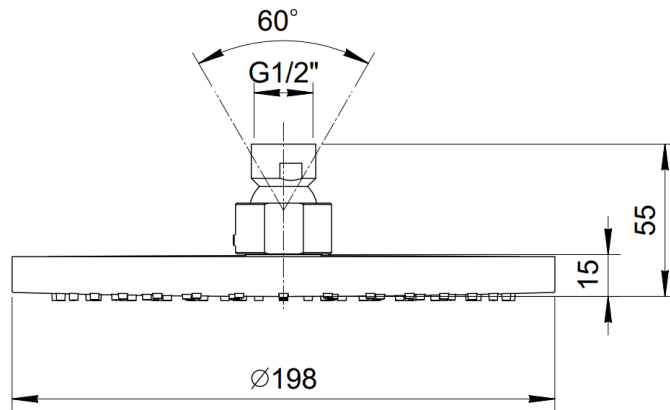

shower rose	200mm
shower arm	300mm
valve	single outlet
finish	matt black, matt white

balocchi

complete concealed thermostatic
single outlet shower kit

balocchi complete concealed thermostatic single outlet shower kit

- shower rose 200mm
- shower arm 300mm
- valve single outlet
- finish red & chrome combination

**above illustrates the red/ chrome finish combination

balocchi

complete concealed thermostatic
single outlet shower kit