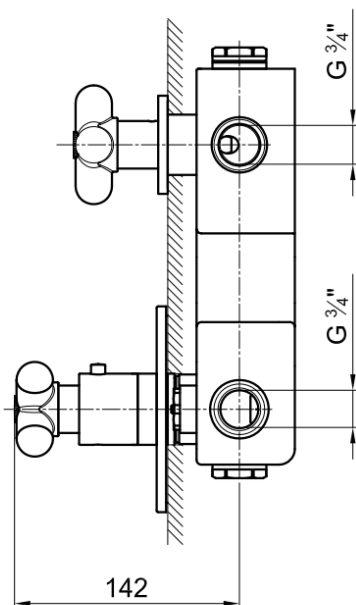

shower rose	200mm
shower arm	300mm
valve	single outlet
finish	matt black, matt white

balocchi

complete concealed thermostatic
single outlet shower kit

balocchi complete concealed thermostatic single outlet shower kit

- shower rose 200mm
- shower arm 300mm
- valve single outlet
- finish red & chrome combination

**above illustrates the red/ chrome finish combination

balocchi

complete concealed thermostatic
single outlet shower kit