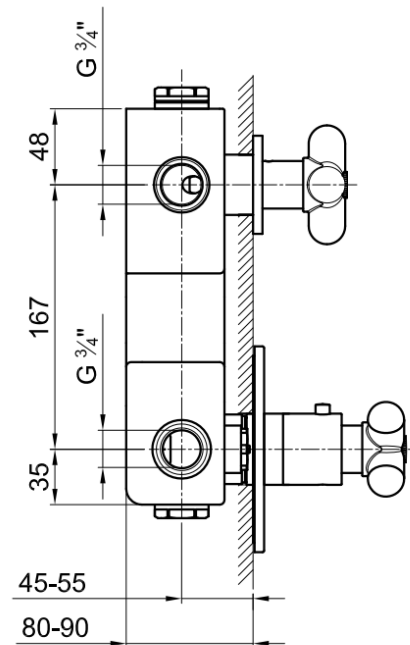

shower rose	200mm
shower arm	300mm
valve	single outlet
finish	matt black, matt white

balocchi

complete concealed thermostatic
single outlet shower kit

balocchi complete concealed thermostatic single outlet shower kit

- shower rose 200mm
- shower arm 300mm
- valve single outlet
- finish red & chrome combination

**above illustrates the red/ chrome finish combination

balocchi

complete concealed thermostatic
single outlet shower kit