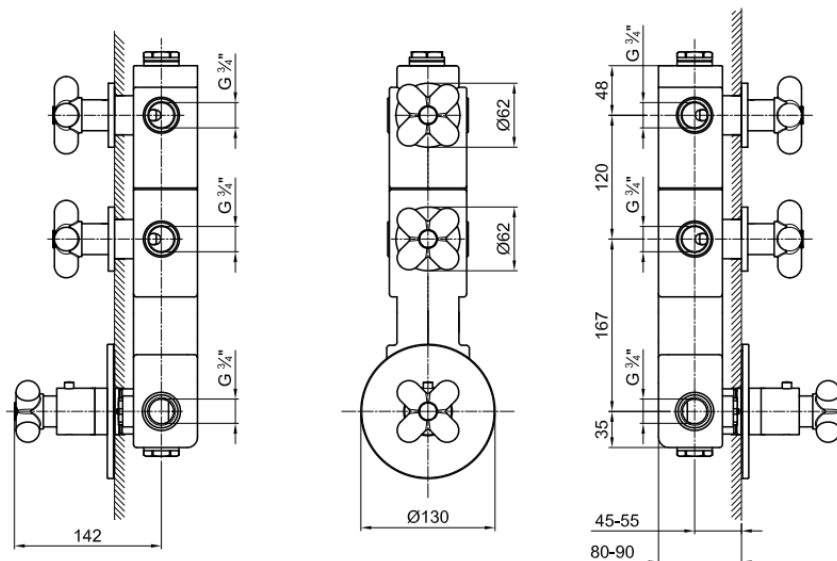

shower rose	200mm
shower arm	300mm
hand shower	standard inc PVC hose and water outlet holder
valve	dual outlet
finish	matt black, matt white

# balocchi complete concealed thermostatic dual outlet shower kit

1.5m with 1/2" inlet

- shower rose 200mm
- shower arm 300mm
- hand shower standard inc metal hose and water outlet holder
- valve dual outlet
- finish red & chrome combination

\*\*above illustrates the red/ chrome finish combination