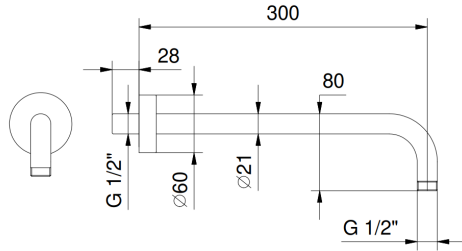

balocchi complete concealed thermostatic dual outlet shower kit