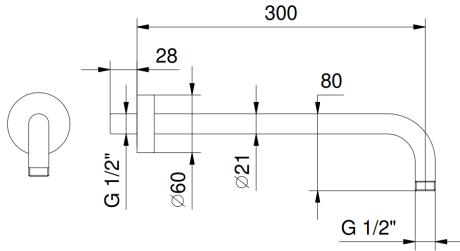

shower rose	200mm
shower arm	300mm
hand shower	standard inc PVC hose and water outlet holder
valve	dual outlet
finish	matt black, matt white

# balocchi complete concealed thermostatic dual outlet shower kit

1.5m with 1/2" inlet

- shower rose 200mm
- shower arm 300mm
- hand shower standard inc metal hose and water outlet holder
- valve dual outlet
- finish red & chrome combination

\*\*above illustrates the red/ chrome finish combination