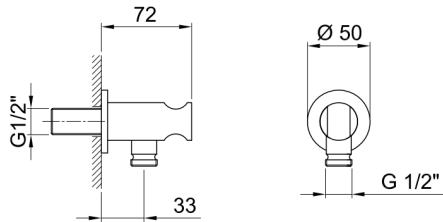

balocchi complete concealed thermostatic dual outlet shower kit