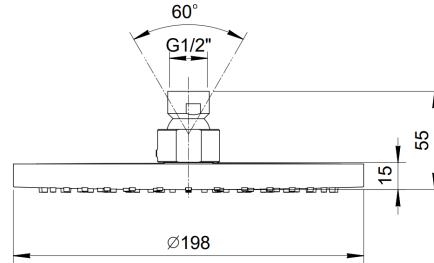

balocchi complete concealed thermostatic dual outlet shower kit