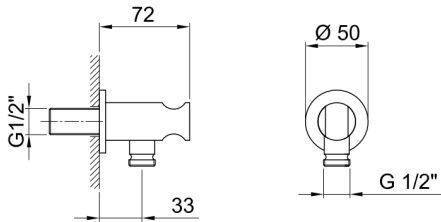

shower rose	200mm
shower arm	300mm
hand shower	standard inc PVC hose and water outlet holder
valve	dual outlet
finish	matt black, matt white

# balocchi complete concealed thermostatic dual outlet shower kit

1.5m with 1/2" inlet

- shower rose 200mm
- shower arm 300mm
- hand shower standard inc metal hose and water outlet holder
- valve dual outlet
- finish red & chrome combination

\*\*above illustrates the red/ chrome finish combination