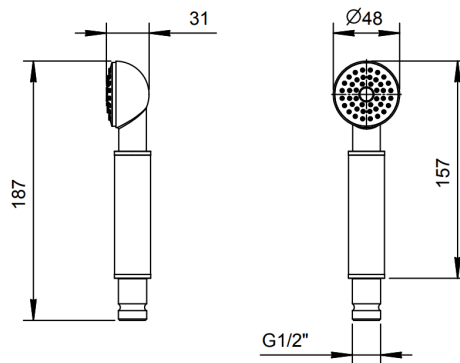

shower rose	200mm
shower arm	300mm
hand shower	standard inc PVC hose and water outlet holder
valve	dual outlet
finish	matt black, matt white

# balocchi complete concealed thermostatic dual outlet shower kit

Balocchi was originally created in 1978, the first series of coloured taps with enormous success on the market, this range has pop shapes and garish colours available. Then reissued in 2012 with some details updated to make their image more contemporary. This is paired perfectly with our Roma rolled top basins. Sales of the Balocchi range have contributed to the budget used by the company 100 Fontane for Africa, a project in the construction of fountains for the aqueduct built in Masango Burundi.

- shower rose 200mm
- shower arm 300mm
- hand shower standard inc metal hose and water outlet holder
- valve dual outlet
- finish red & chrome combination

\*\*above illustrates the red/ chrome finish combination

# balocchi complete concealed thermostatic dual outlet shower kit

1.5m with 1/2" inlet