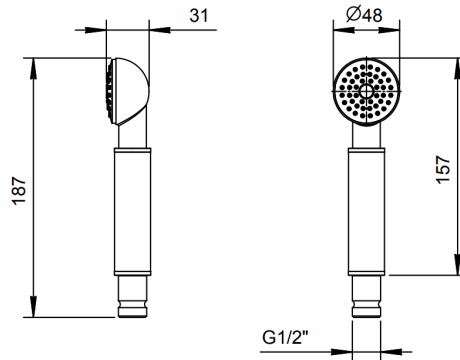

shower rose	200mm
shower arm	300mm
hand shower	standard inc PVC hose and water outlet holder
valve	dual outlet
finish	matt black, matt white

# balocchi complete concealed thermostatic dual outlet shower kit

1.5m with 1/2" inlet

- shower rose 200mm
- shower arm 300mm
- hand shower standard inc metal hose and water outlet holder
- valve dual outlet
- finish red & chrome combination

\*\*above illustrates the red/ chrome finish combination