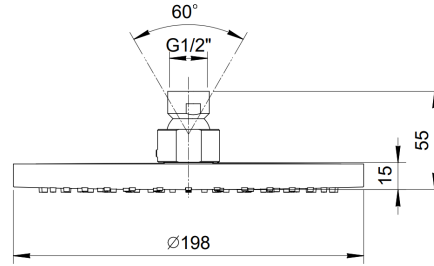

balocchi complete concealed thermostatic dual outlet shower kit