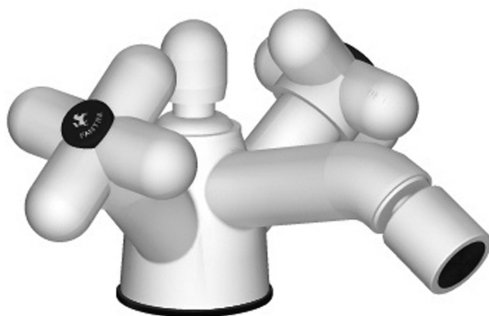

balocchi deck mounted 1 hole bidet mixer

Balocchi was originally created in 1978, the first series of coloured taps with enormous success on the market, this range has pop shapes and garish colours available. Then reissued in 2012 with some details updated to make their image more contemporary. This is paired perfectly with our Roma rolled top basins. Sales of the Balocchi range have contributed to the budget used by the company 100 Fontane for Africa, a project in the construction of fountains for the aqueduct built in Masango Burundi.

dimensions	12cm spout
material	solid brass
finish	matt black, matt white
min pressure	1 bar
waste	pop-up waste included
additional	flow restrictor 5 l/min at 3 bar

balocchi deck mounted 1 hole bidet mixer

Balocchi was originally created in 1978, the first series of coloured taps with enormous success on the market, this range has pop shapes and garish colours available. Then reissued in 2012 with some details updated to make their image more contemporary. This is paired perfectly with our Roma rolled top basins. Sales of the Balocchi range have contributed to the budget used by the company 100 Fontane for Africa, a project in the construction of fountains for the aqueduct built in Masango Burundi.

dimensions	12cm spout
material	solid brass
finish	red & chrome combination
min pressure	1 bar
waste	pop-up waste included
additional	flow restrictor 5 l/min at 3 bar

**above illustrates the red/ chrome finish combination