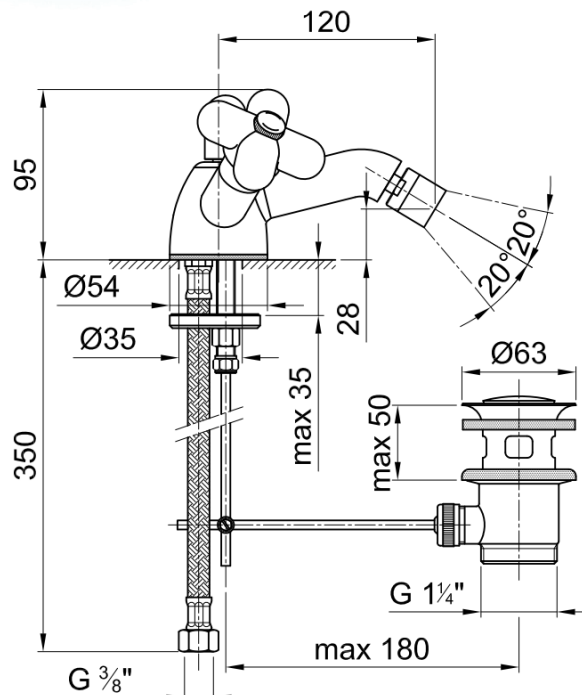

balocchi deck mounted 1 hole bidet mixer

Balocchi was originally created in 1978, the first series of coloured taps with enormous success on the market, this range has pop shapes and garish colours available. Then reissued in 2012 with some details updated to make their image more contemporary. This is paired perfectly with our Roma rolled top basins. Sales of the Balocchi range have contributed to the budget used by the company 100 Fontane for Africa, a project in the construction of fountains for the aqueduct built in Masango Burundi.

dimensions	12cm spout
material	solid brass
finish	matt black, matt white
min pressure	1 bar
waste	pop-up waste included
additional	flow restrictor 5 l/min at 3 bar

balocchi deck mounted 1 hole bidet mixer

Balocchi was originally created in 1978, the first series of coloured taps with enormous success on the market, this range has pop shapes and garish colours available. Then reissued in 2012 with some details updated to make their image more contemporary. This is paired perfectly with our Roma rolled top basins. Sales of the Balocchi range have contributed to the budget used by the company 100 Fontane for Africa, a project in the construction of fountains for the aqueduct built in Masango Burundi.

dimensions	12cm spout
material	solid brass
finish	red & chrome combination
min pressure	1 bar
waste	pop-up waste included
additional	flow restrictor 5 l/min at 3 bar

**above illustrates the red/ chrome finish combination