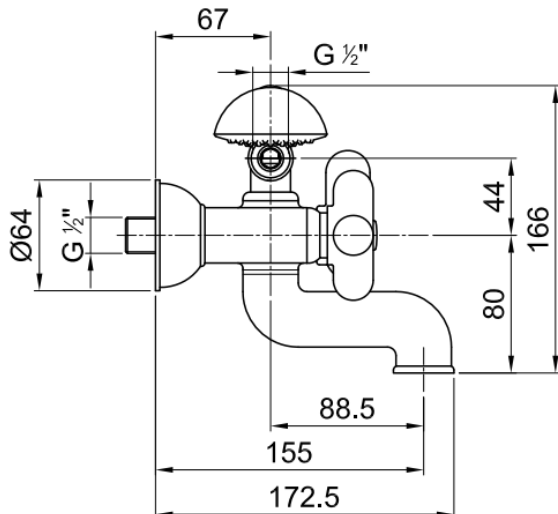

balocchi exposed wall mounted bath shower

mixer

Balocchi was originally created in 1978, the first series of coloured taps with enormous success on the market, this range has pop shapes and garish colours available. Then reissued in 2012 with some details updated to make their image more contemporary. This is paired perfectly with our Roma rolled top basins. Sales of the Balocchi range have contributed to the budget used by the company 100 Fontane for Africa, a project in the construction of fountains for the aqueduct built in Masango Burundi.

dimensions	15.5cm spout with 1/2" inlets
material	solid brass
finish	matt black, matt white
min pressure	1 bar
waste	not included
additional	2-way diverter inc standard handshower & easyclean hose

balocchi exposed wall mounted bath shower

dimensions	15.5cm spout with 1/2" inlets
material	solid brass
finish	red & chrome combination
min pressure	1 bar
waste	not included
additional	2-way diverter inc standard handshower & easyclean hose