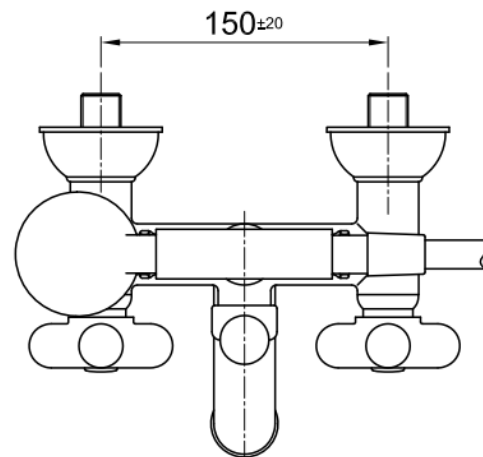

balocchi exposed wall mounted bath shower

mixer

Balocchi was originally created in 1978, the first series of coloured taps with enormous success on the market, this range has pop shapes and garish colours available. Then reissued in 2012 with some details updated to make their image more contemporary. This is paired perfectly with our Roma rolled top basins. Sales of the Balocchi range have contributed to the budget used by the company 100 Fontane for Africa, a project in the construction of fountains for the aqueduct built in Masango Burundi.

dimensions	15.5cm spout with 1/2" inlets
material	solid brass
finish	matt black, matt white
min pressure	1 bar
waste	not included
additional	2-way diverter inc standard handshower & easyclean hose

balocchi exposed wall mounted bath shower

mixer

Balocchi was originally created in 1978, the first series of coloured taps with enormous success on the market, this range has pop shapes and garish colours available. Then reissued in 2012 with some details updated to make their image more contemporary. This is paired perfectly with our Roma rolled top basins. Sales of the Balocchi range have contributed to the budget used by the company 100 Fontane for Africa, a project in the construction of fountains for the aqueduct built in Masango Burundi.

dimensions	15.5cm spout with 1/2" inlets
material	solid brass
finish	red & chrome combination
min pressure	1 bar
waste	not included
additional	2-way diverter inc standard handshower & easyclean hose