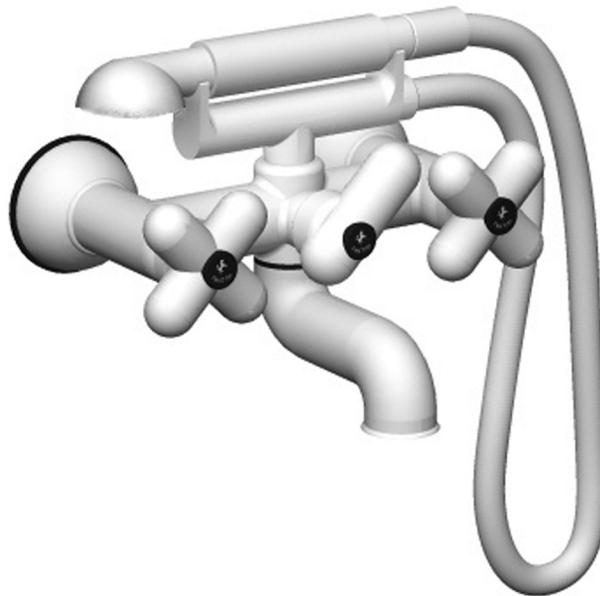

balocchi exposed wall mounted bath shower

mixer

Balocchi was originally created in 1978, the first series of coloured taps with enormous success on the market, this range has pop shapes and garish colours available. Then reissued in 2012 with some details updated to make their image more contemporary. This is paired perfectly with our Roma rolled top basins. Sales of the Balocchi range have contributed to the budget used by the company 100 Fontane for Africa, a project in the construction of fountains for the aqueduct built in Masango Burundi.

dimensions	15.5cm spout with 1/2" inlets
material	solid brass
finish	matt black, matt white
min pressure	1 bar
waste	not included
additional	2-way diverter inc standard handshower & easyclean hose

balocchi exposed wall mounted bath shower

mixer

Balocchi was originally created in 1978, the first series of coloured taps with enormous success on the market, this range has pop shapes and garish colours available. Then reissued in 2012 with some details updated to make their image more contemporary. This is paired perfectly with our Roma rolled top basins. Sales of the Balocchi range have contributed to the budget used by the company 100 Fontane for Africa, a project in the construction of fountains for the aqueduct built in Masango Burundi.

dimensions	15.5cm spout with 1/2" inlets
material	solid brass
finish	red & chrome combination
min pressure	1 bar
waste	not included
additional	2-way diverter inc standard handshower & easyclean hose