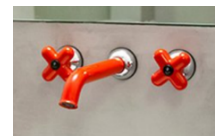

balocchi wall mounted 3 hole basin mixer

Balocchi was originally created in 1978, the first series of coloured taps with enormous success on the market, this range has pop shapes and garish colours available. Then reissued in 2012 with some details updated to make their image more contemporary. This is paired perfectly with our Roma rolled top basins. Sales of the Balocchi range have contributed to the budget used by the company 100 Fontane for Africa, a project in the construction of fountains for the aqueduct built in Masango Burundi.

dimensions	20cm spout
material	solid brass
finish	matt black, matt white
min pressure	1 bar
waste	not included
additional	flow restrictor 5 l/min at 3 bar

balocchi wall mounted 3 hole basin mixer

Balocchi was originally created in 1978, the first series of coloured taps with enormous success on the market, this range has pop shapes and garish colours available. Then reissued in 2012 with some details updated to make their image more contemporary. This is paired perfectly with our Roma rolled top basins. Sales of the Balocchi range have contributed to the budget used by the company 100 Fontane for Africa, a project in the construction of fountains for the aqueduct built in Masango Burundi.

dimensions	20cm spout
material	solid brass
finish	red & chrome combination
min pressure	1 bar
waste	not included
additional	flow restrictor 5 l/min at 3 bar

**above illustrates the red/ chrome finish combination