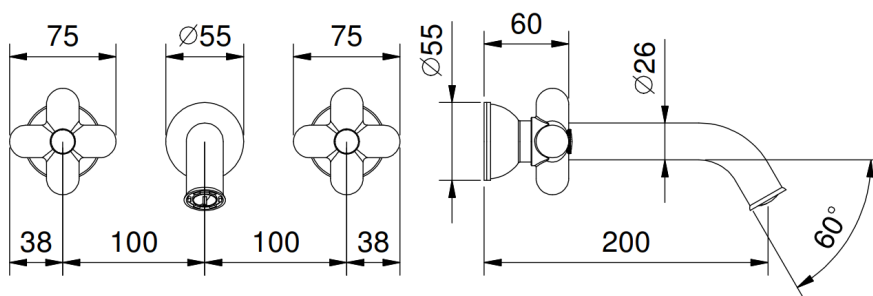

balocchi wall mounted 3 hole basin mixer

Balocchi was originally created in 1978, the first series of coloured taps with enormous success on the market, this range has pop shapes and garish colours available. Then reissued in 2012 with some details updated to make their image more contemporary. This is paired perfectly with our Roma rolled top basins. Sales of the Balocchi range have contributed to the budget used by the company 100 Fontane for Africa, a project in the construction of fountains for the aqueduct built in Masango Burundi.

dimensions	20cm spout
material	solid brass
finish	matt black, matt white
min pressure	1 bar
waste	not included
additional	flow restrictor 5 l/min at 3 bar

balocchi wall mounted 3 hole basin mixer

Balocchi was originally created in 1978, the first series of coloured taps with enormous success on the market, this range has pop shapes and garish colours available. Then reissued in 2012 with some details updated to make their image more contemporary. This is paired perfectly with our Roma rolled top basins. Sales of the Balocchi range have contributed to the budget used by the company 100 Fontane for Africa, a project in the construction of fountains for the aqueduct built in Masango Burundi.

dimensions	20cm spout
material	solid brass
finish	red & chrome combination
min pressure	1 bar
waste	not included
additional	flow restrictor 5 l/min at 3 bar

**above illustrates the red/ chrome finish combination