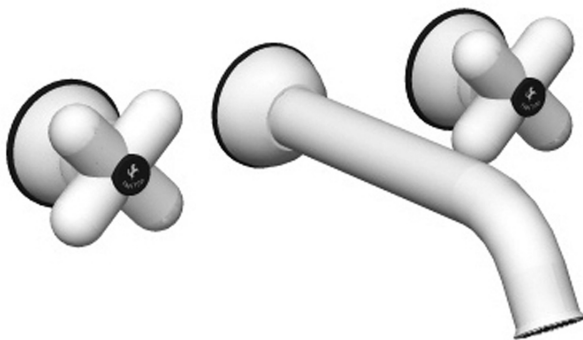

balocchi wall mounted 3 hole basin mixer

Balocchi was originally created in 1978, the first series of coloured taps with enormous success on the market, this range has pop shapes and garish colours available. Then reissued in 2012 with some details updated to make their image more contemporary. This is paired perfectly with our Roma rolled top basins. Sales of the Balocchi range have contributed to the budget used by the company 100 Fontane for Africa, a project in the construction of fountains for the aqueduct built in Masango Burundi.

dimensions	20cm spout
material	solid brass
finish	matt black, matt white
min pressure	1 bar
waste	not included
additional	flow restrictor 5 l/min at 3 bar

balocchi wall mounted 3 hole basin mixer

Balocchi was originally created in 1978, the first series of coloured taps with enormous success on the market, this range has pop shapes and garish colours available. Then reissued in 2012 with some details updated to make their image more contemporary. This is paired perfectly with our Roma rolled top basins. Sales of the Balocchi range have contributed to the budget used by the company 100 Fontane for Africa, a project in the construction of fountains for the aqueduct built in Masango Burundi.

dimensions	20cm spout
material	solid brass
finish	red & chrome combination
min pressure	1 bar
waste	not included
additional	flow restrictor 5 l/min at 3 bar

**above illustrates the red/ chrome finish combination