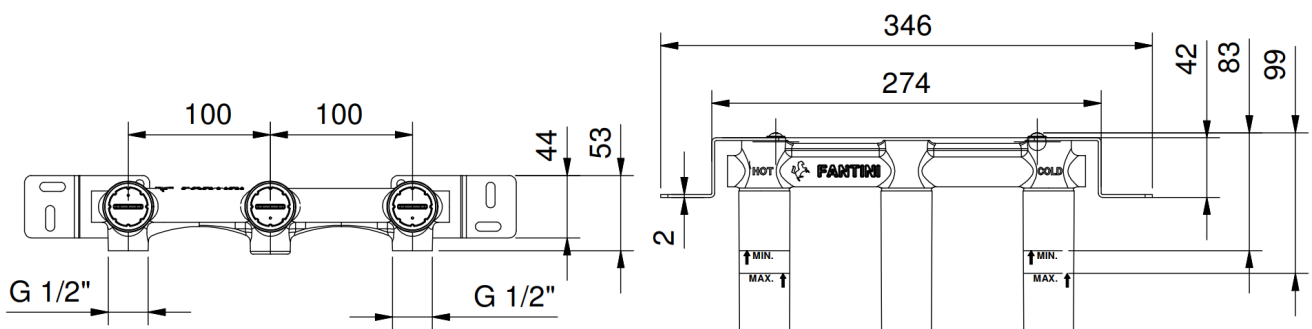

balocchi wall mounted 3 hole basin mixer

Balocchi was originally created in 1978, the first series of coloured taps with enormous success on the market, this range has pop shapes and garish colours available. Then reissued in 2012 with some details updated to make their image more contemporary. This is paired perfectly with our Roma rolled top basins. Sales of the Balocchi range have contributed to the budget used by the company 100 Fontane for Africa, a project in the construction of fountains for the aqueduct built in Masango Burundi.

dimensions	20cm spout
material	solid brass
finish	matt black, matt white
min pressure	1 bar
waste	not included
additional	flow restrictor 5 l/min at 3 bar

balocchi wall mounted 3 hole basin mixer

Balocchi was originally created in 1978, the first series of coloured taps with enormous success on the market, this range has pop shapes and garish colours available. Then reissued in 2012 with some details updated to make their image more contemporary. This is paired perfectly with our Roma rolled top basins. Sales of the Balocchi range have contributed to the budget used by the company 100 Fontane for Africa, a project in the construction of fountains for the aqueduct built in Masango Burundi.

dimensions	20cm spout
material	solid brass
finish	red & chrome combination
min pressure	1 bar
waste	not included
additional	flow restrictor 5 l/min at 3 bar

**above illustrates the red/ chrome finish combination