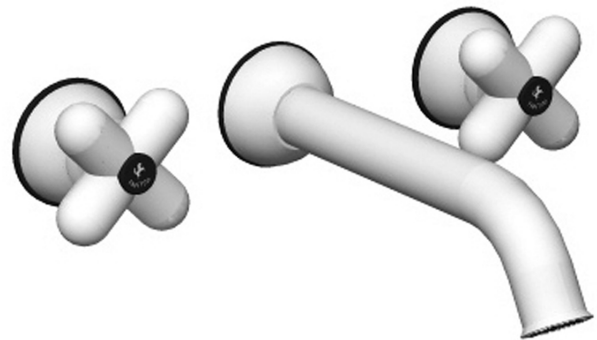

balocchi wall mounted 3 hole basin mixer

Balocchi was originally created in 1978, the first series of coloured taps with enormous success on the market, this range has pop shapes and garish colours available. Then reissued in 2012 with some details updated to make their image more contemporary. This is paired perfectly with our Roma rolled top basins. Sales of the Balocchi range have contributed to the budget used by the company 100 Fontane for Africa, a project in the construction of fountains for the aqueduct built in Masango Burundi.

dimensions	20cm spout
material	solid brass
finish	matt black, matt white
min pressure	1 bar
waste	not included
additional	flow restrictor 5 l/min at 3 bar

balocchi wall mounted 3 hole basin mixer

Balocchi was originally created in 1978, the first series of coloured taps with enormous success on the market, this range has pop shapes and garish colours available. Then reissued in 2012 with some details updated to make their image more contemporary. This is paired perfectly with our Roma rolled top basins. Sales of the Balocchi range have contributed to the budget used by the company 100 Fontane for Africa, a project in the construction of fountains for the aqueduct built in Masango Burundi.

dimensions	20cm spout
material	solid brass
finish	red & chrome combination
min pressure	1 bar
waste	not included
additional	flow restrictor 5 l/min at 3 bar

**above illustrates the red/ chrome finish combination