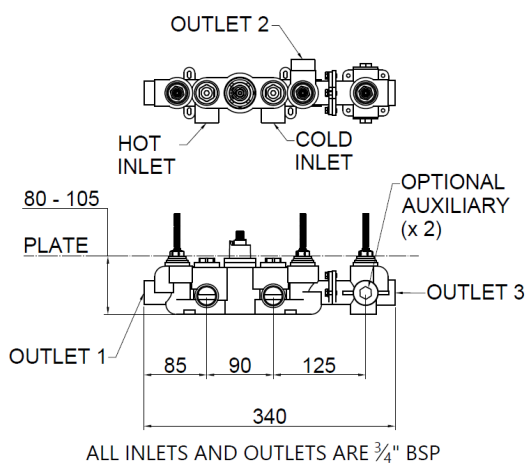

Material solid brass
 Finishes chrome, astonite
 Min. pressure 0.1 bar

Flow rates

0.5 bar	13.69L/min
1.0 bar	20.20L/min
3.0 bar	35.72L/min

Max. pressure 5 bar - fit pressure reducing valves above 5 bar