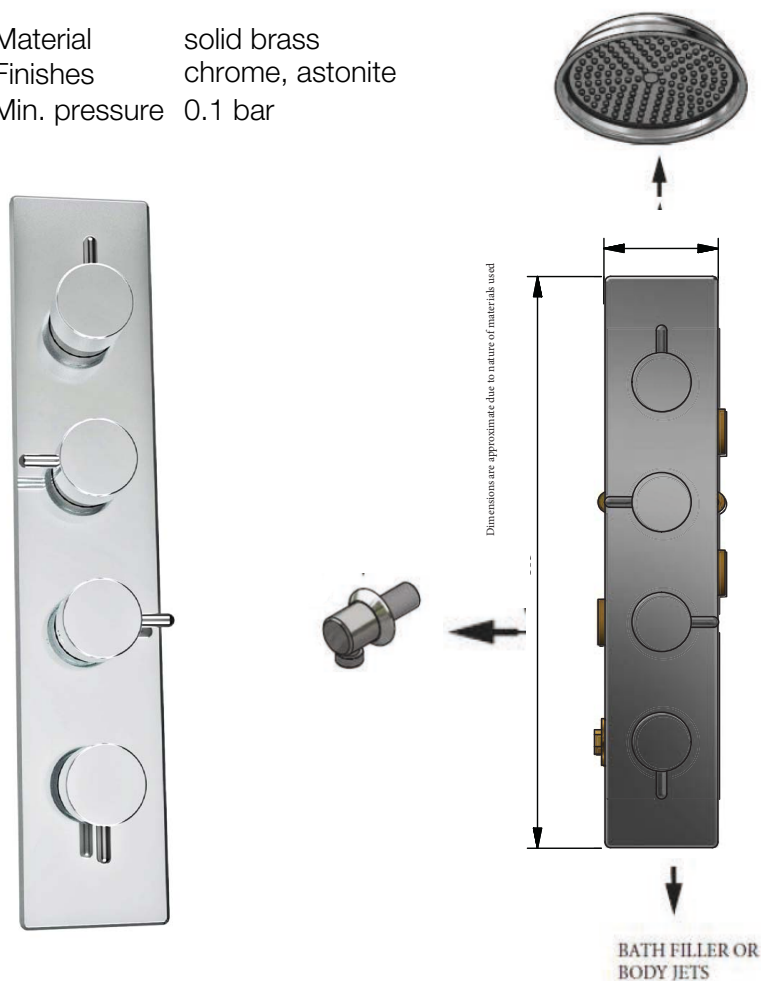

zyam triple outlet concealed thermostatic shower valve

An exclusive range of beautiful contemporary brassware, Zyam's simplicity creates an understated design statement in any bathroom. Crafted from the finest materials, and exceptionally good value.

Material solid brass
 Finishes chrome, astonite
 Min. pressure 0.1 bar

Flow rates

0.5 bar	13.69L/min
1.0 bar	20.20L/min
3.0 bar	35.72L/min

Max. pressure 5 bar - fit pressure reducing valves above 5 bar