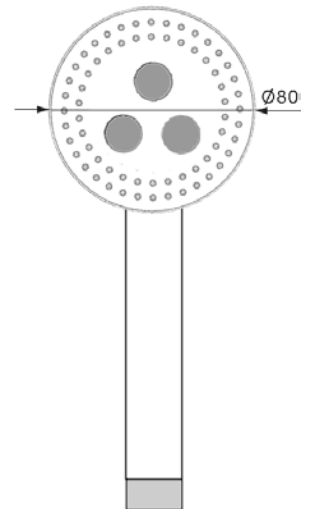

Material ABS
Finish chrome, astonite
Min. pressure 0.1 bar

Zyam 3 LP single function hand shower

Zyam 3 LP multifunction hand shower

Zyam 3 slimline hand shower