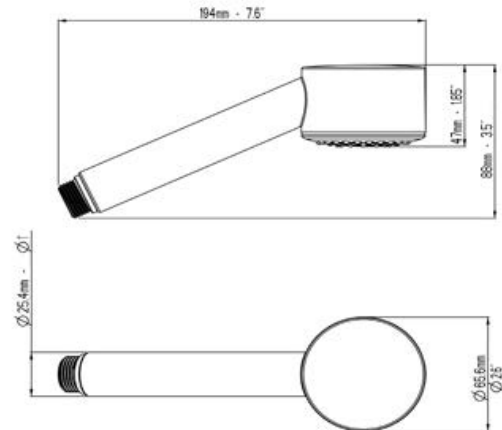

Material ABS
Finish chrome, astonite
Min. pressure 0.1 bar

Zyam 3 LP single function hand shower

Zyam 3 LP multifunction hand shower

Zyam 3 slimline hand shower