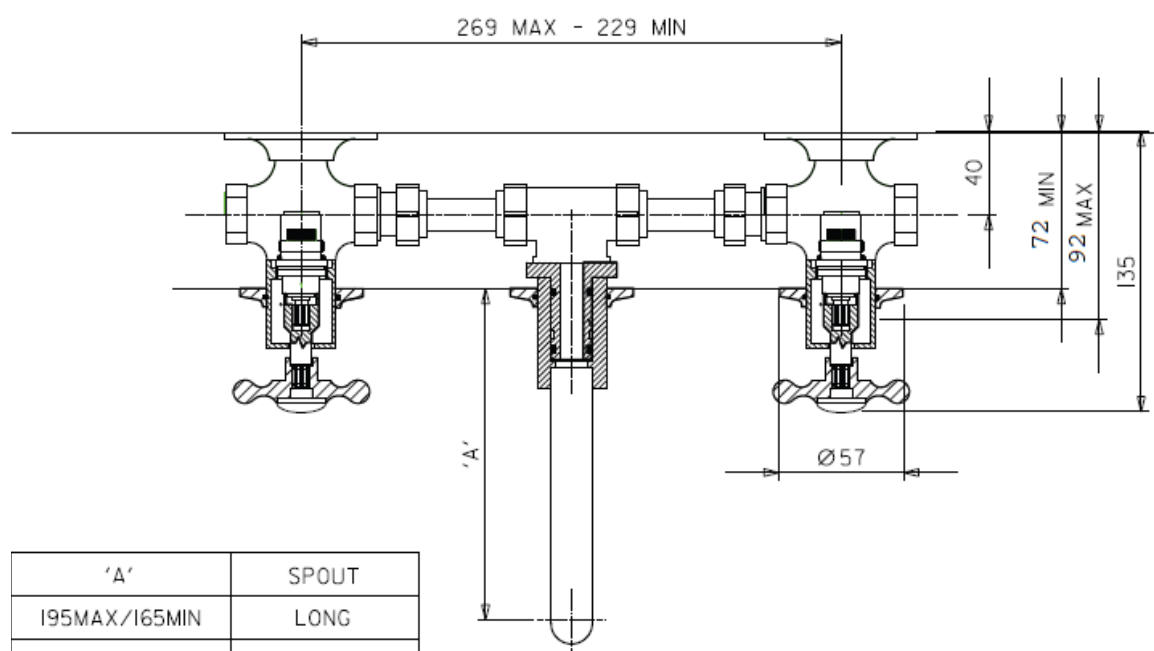

# tradition

3 wall mounted hole basin mixer extra long spout

Manufactured in England to the highest quality, from original designs dating back to 1905, our Tradition range offers the most authentic period look available. Tradition can be ordered in a variety of stunning finishes, including chrome, nickel, inca, and our exclusive astonite, in addition to bespoke finishes, available on request.

Material solid brass  
Finishes chrome, nickel, inca, astonite, polished brass, bespoke finishes on request  
Pressure suitable for high and low pressure installations

'A'	SPOUT
195MAX/165MIN	LONG
150MAX/120MIN	SHORT
255MAX/225MIN	EX LONG