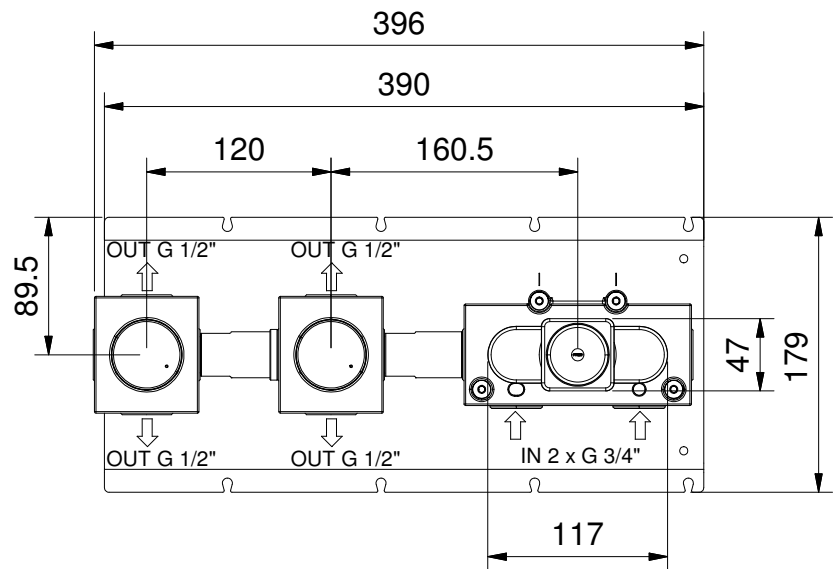

material
additional

metal
plate and connections only, easy fix system for single or dual outlet
landscape or portrait installation of the thermostatic mixers

EXAMPLE OF COMBINATION - 1 OUTLET

EXAMPLE OF COMBINATION - 2 OUTLETS