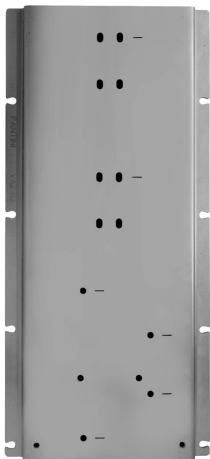

sailing

easy fix system for single or dual outlet

The Fantini Sailing range designed by Yabu Pushelberg clearly refers to the world of water and Lake Orta, inspired by the poetic reinterpretation of the clear lines and volumes of bollards, the most common form of boat cleats, which are essential elements for securing boats to docks by rope, which this range perfectly portrays and transforms into an elegant decorative detail for the bathroom.

material
additional

metal
plate and connections only, easy fix system for single or dual outlet
landscape or portrait installation of the thermostatic mixers

EXAMPLE OF COMBINATION - 1 OUTLET

EXAMPLE OF COMBINATION - 2 OUTLETS