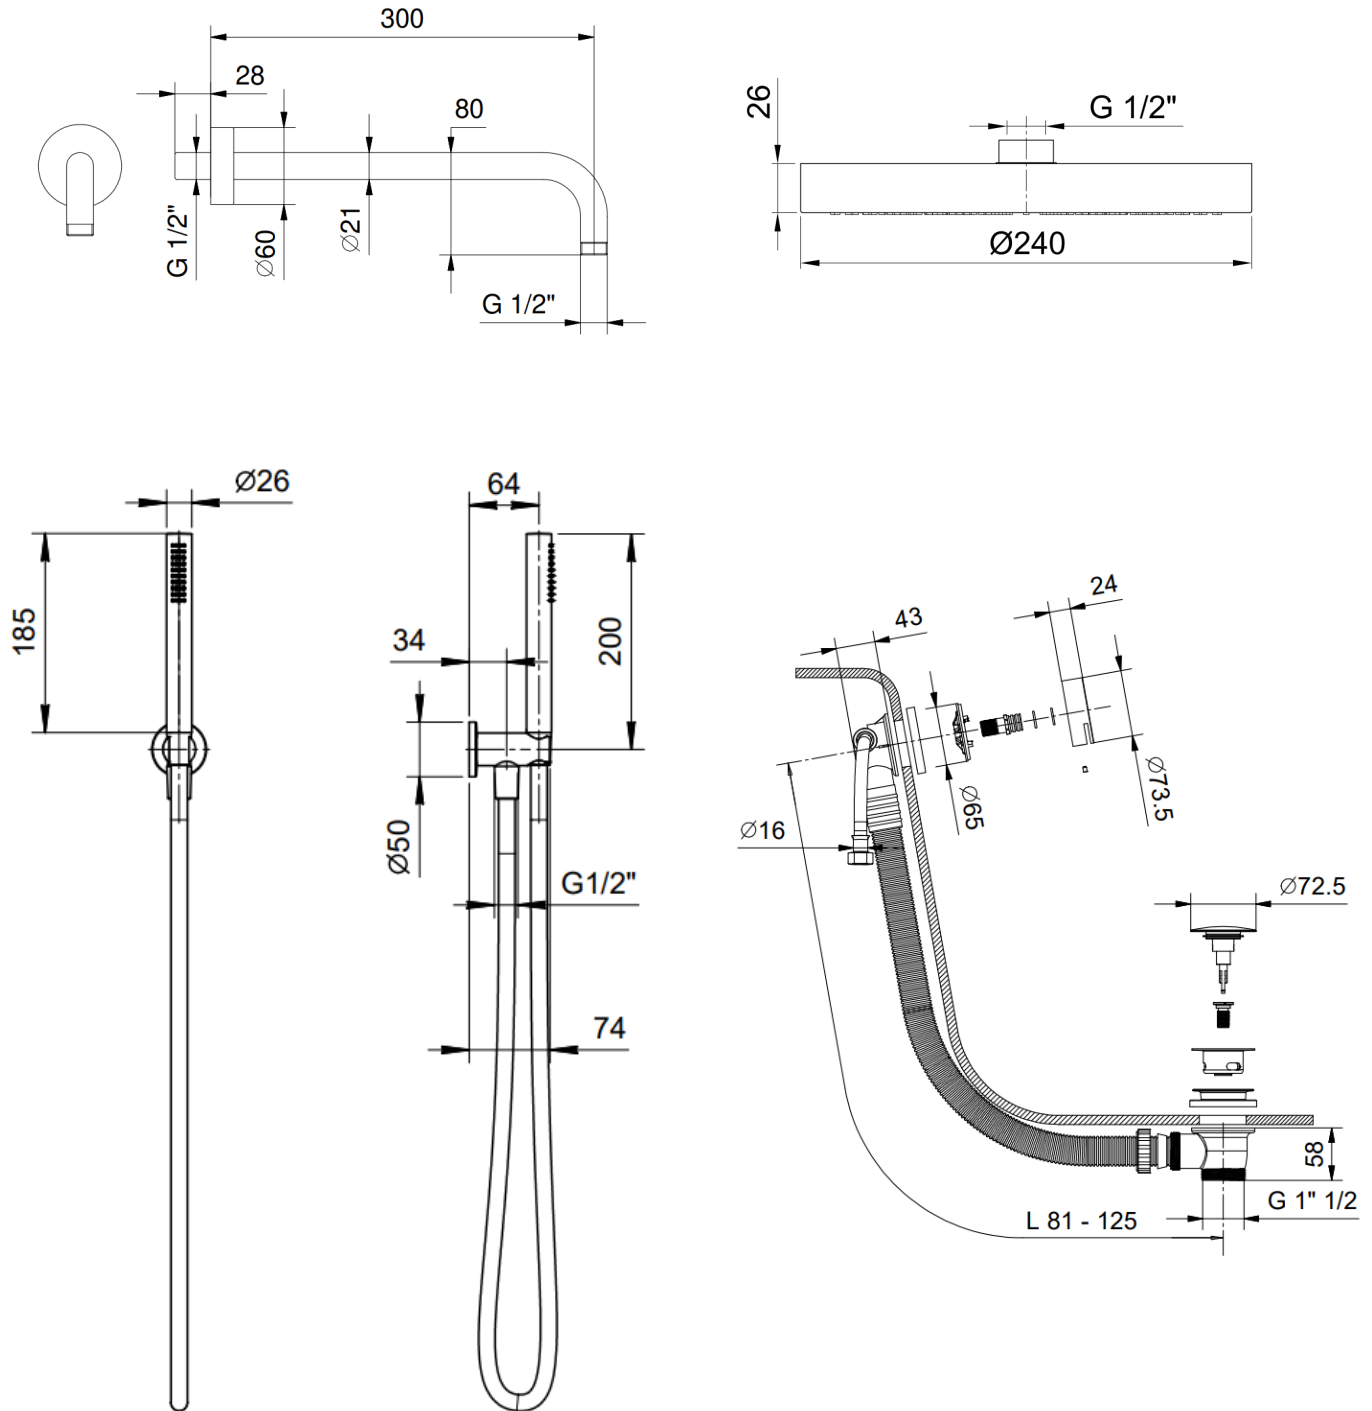

- shower rose 240mm
- shower arm 300mm
- hand shower slim inc PVC hose and water outlet holder
- valve triple outlet without backplate
- waste exfil bath filler with klik waste, for standard tubs
- finish matt gun metal PVD

Example of combinations - 3 outlets landscape or portrait

# sailing

complete concealed thermostatic dual

shower kit without backplate