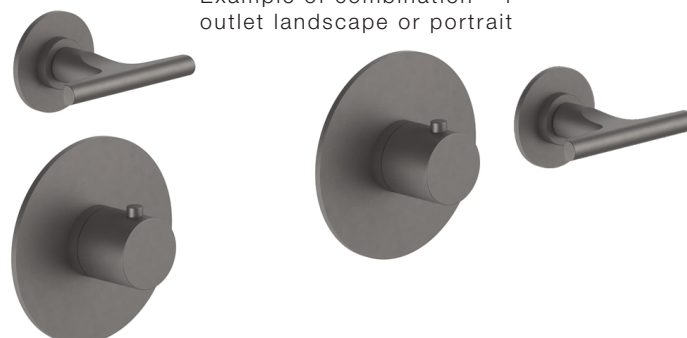

sailing

complete concealed thermostatic single outlet shower kit without backplate

The sailing range designed by Yabu Pushelberg clearly refers to the world of water and Lake Orta, inspired by the poetic reinterpretation of the clear lines and volumes of bollards, the most common form of boat cleats, which are essential elements for securing boats to docks by rope, which this range perfectly portrays and transforms into an elegant decorative detail for the bathroom.

shower rose	240mm
shower arm	300mm
valve	dual without backplate
finish	matt gun metal PVD

Example of combination - 1 outlet landscape or portrait

sailing

complete concealed thermostatic single

outlet shower kit without backplate

sailing

complete concealed thermostatic single

outlet shower kit without backplate