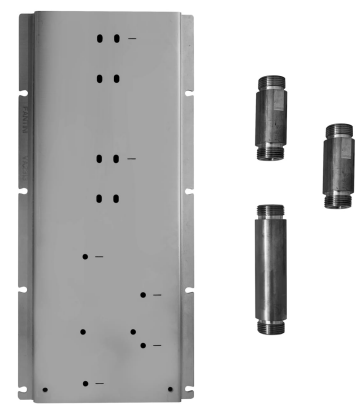

sailing

complete concealed thermostatic single outlet shower kit without backplate

The sailing range designed by Yabu Pushelberg clearly refers to the world of water and Lake Orta, inspired by the poetic reinterpretation of the clear lines and volumes of bollards, the most common form of boat cleats, which are essential elements for securing boats to docks by rope, which this range perfectly portrays and transforms into an elegant decorative detail for the bathroom.

shower rose	240mm
shower arm	300mm
valve	dual without backplate
finish	matt gun metal PVD

Example of combination - 1 outlet landscape or portrait

sailing

complete concealed thermostatic single

outlet shower kit without backplate

sailing

complete concealed thermostatic single

outlet shower kit without backplate