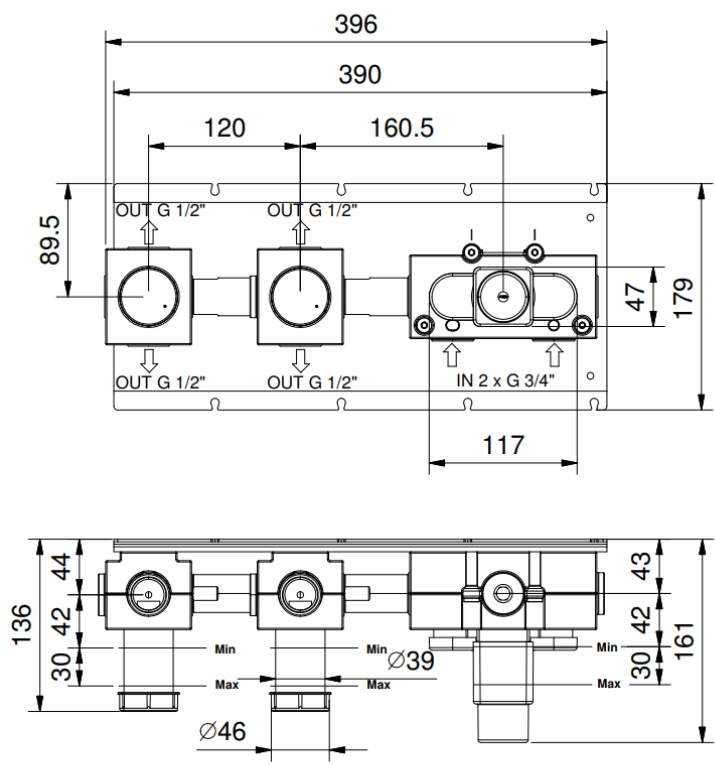

shower rose	240mm
shower arm	300mm
valve	dual without backplate
finish	matt gun metal PVD

Example of combination - 1 outlet landscape or portrait

sailing

complete concealed thermostatic single

outlet shower kit without backplate