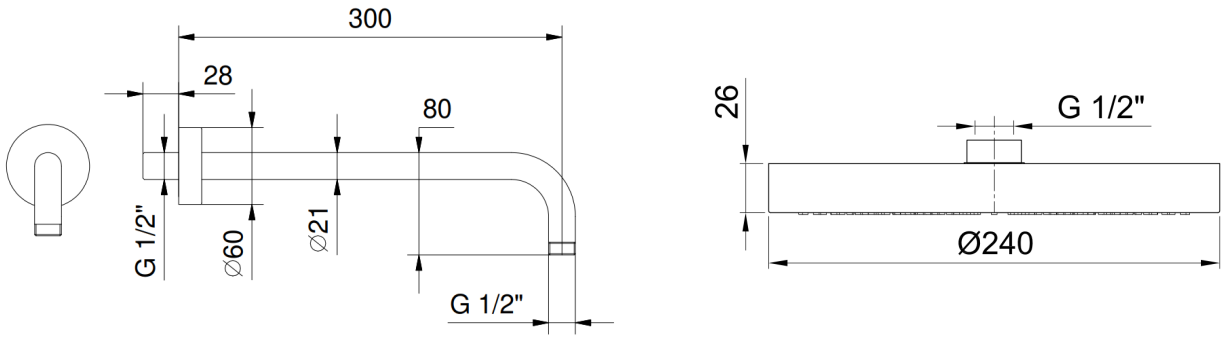

shower rose	240mm
shower arm	300mm
valve	dual without backplate
finish	matt gun metal PVD

Example of combination - 1 outlet landscape or portrait

sailing

complete concealed thermostatic single

outlet shower kit without backplate