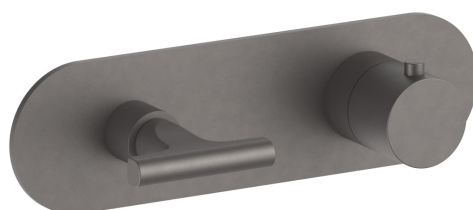

sailing

complete concealed thermostatic single

outlet shower kit

The sailing range designed by Yabu Pushelberg clearly refers to the world of water and Lake Orta, inspired by the poetic reinterpretation of the clear lines and volumes of bollards, the most common form of boat cleats, which are essential elements for securing boats to docks by rope, which this range perfectly portrays and transforms into an elegant decorative detail for the bathroom.

shower rose	240mm
shower arm	300mm
valve	single outlet
finish	matt gun metal PVD

sailing

complete concealed thermostatic single

outlet shower kit