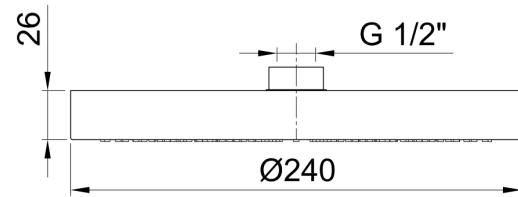

sailing

complete concealed thermostatic dual

shower kit without backplate