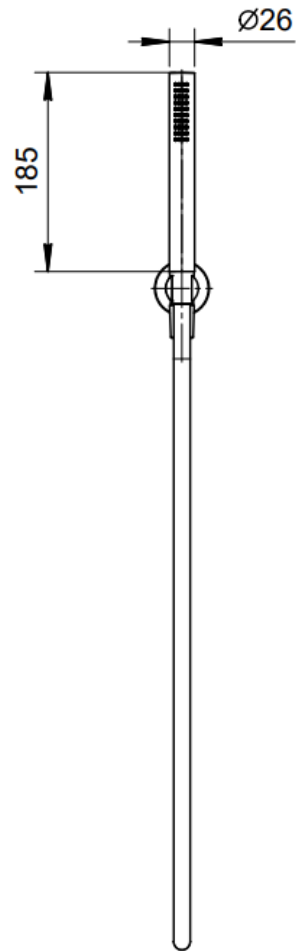

sailing

complete concealed thermostatic dual
shower kit without backplate

The sailing range designed by Yabu Pushelberg clearly refers to the world of water and Lake Orta, inspired by the poetic reinterpretation of the clear lines and volumes of bollards, the most common form of boat cleats, which are essential elements for securing boats to docks by rope, which this range perfectly portrays and transforms into an elegant decorative detail for the bathroom.

shower rose	240mm
shower arm	300mm
hand shower	slim inc PVC hose and water outlet holder
valve	dual without backplate
finish	matt gun metal PVD

Example of combinations - 2
outlets landscape or portrait

sailing

complete concealed thermostatic dual

shower kit without backplate

sailing

complete concealed thermostatic dual

shower kit without backplate