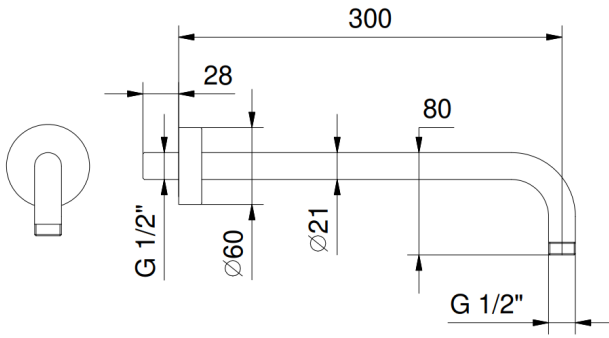

sailing

complete concealed thermostatic dual

shower kit without backplate