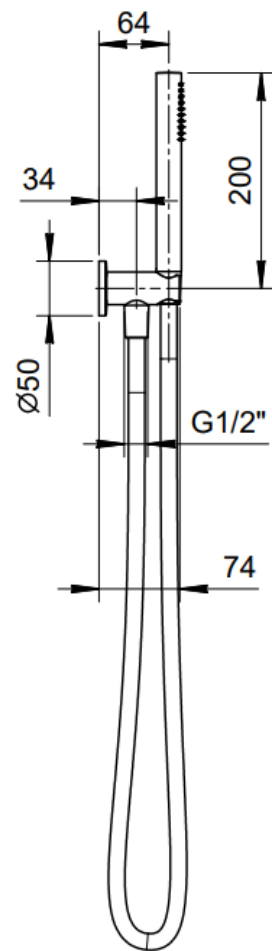

sailing

complete concealed thermostatic dual
shower kit without backplate

The sailing range designed by Yabu Pushelberg clearly refers to the world of water and Lake Orta, inspired by the poetic reinterpretation of the clear lines and volumes of bollards, the most common form of boat cleats, which are essential elements for securing boats to docks by rope, which this range perfectly portrays and transforms into an elegant decorative detail for the bathroom.

shower rose	240mm
shower arm	300mm
hand shower	slim inc PVC hose and water outlet holder
valve	dual without backplate
finish	matt gun metal PVD

Example of combinations - 2
outlets landscape or portrait

sailing

complete concealed thermostatic dual

shower kit without backplate

sailing

complete concealed thermostatic dual

shower kit without backplate