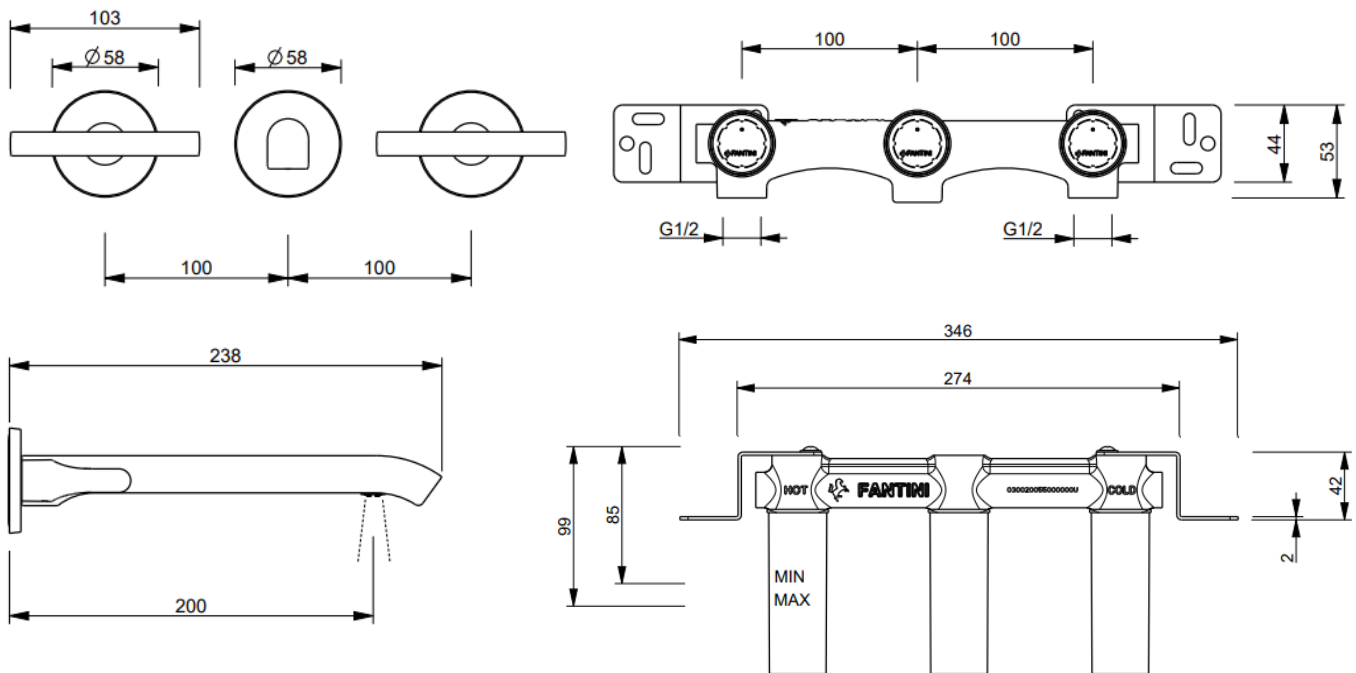

# sailing

3 hole wall mounted basin mixer excluding

waste

The sailing range designed by Yabu Pushelberg clearly refers to the world of water and Lake Orta, inspired by the poetic reinterpretation of the clear lines and volumes of bollards, the most common form of boat cleats, which are essential elements for securing boats to docks by rope, which this range perfectly portrays and transforms into an elegant decorative detail for the bathroom.

dimensions	20cm spout
material	solid brass
finish	matt gun metal PVD
min pressure	flow restrictor 5 l/min at 3 bar not
waste	included
additional	ceramic cartridges

**Aston Matthews** For contact information and branch addresses please visit [www.astonmatthews.co.uk](http://www.astonmatthews.co.uk)

specifications / dimensions subject to manufacturing tolerances