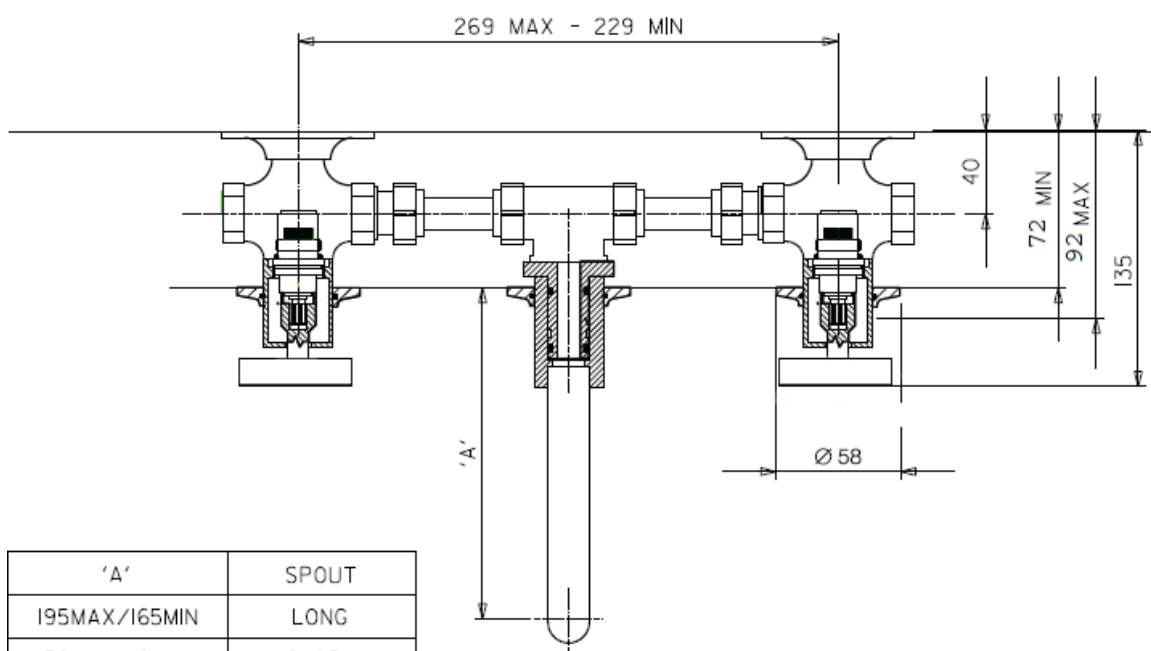

index 3 hole wall mounted short spout basin mixer

Distinctive, high quality range which includes complementary thermostatic shower valves, manufactured in England. Equally suited to a traditional, contemporary or 'industrial' looking roomset.

'A'	SPOUT
195MAX/165MIN	LONG
150MAX/120MIN	SHORT
255MAX/225MIN	EX LONG