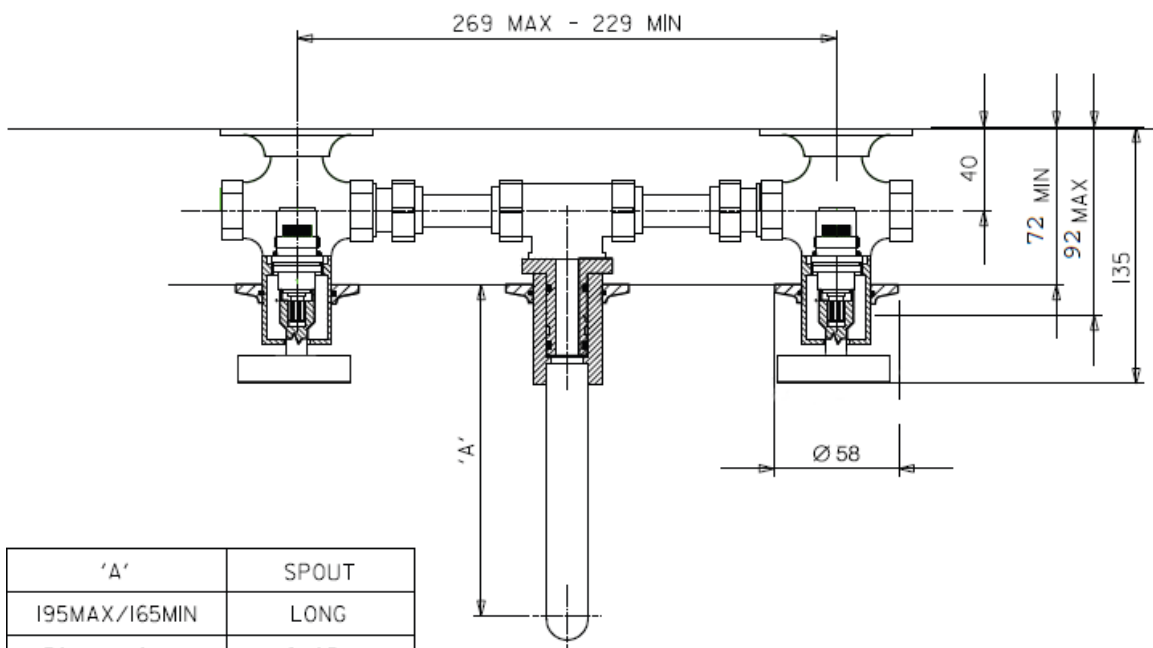

# index 3 hole wall mounted extra long spout basin mixer

Distinctive, high quality range which includes complementary thermostatic shower valves, manufactured in England. Equally suited to a traditional, contemporary or 'industrial' looking roomset.

'A'	SPOUT
195MAX/165MIN	LONG
150MAX/120MIN	SHORT
255MAX/225MIN	EX LONG