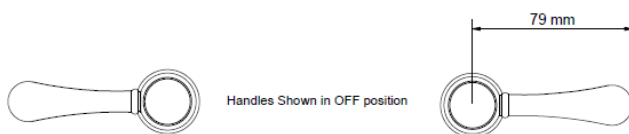

astonian classic lever 2 hole

wall mounted bath shower mixer

Our astonian classic range of brassware is designed and made from start to finish in the UK, made from solid brass and available in a wide variety of finishes. With a choice of the classic pinched victorian era styled cross-head or the subtly detailed lever controls to fit more classic/retro style bathrooms.

Material solid brass
 Pressure min 0.5 recommended 1-5 bar
 Finishes chrome, nickel, astonite, polished brass and brushed brass
 Waste not included

Parts List			
ITEM	QTY	PART NUMBER	DESCRIPTION
1	1	2303	Wall Union Straight - Pair
2	1	2310-AM	3/4" Bath / Shower Mixer Body
3	1	2340	Handshower Cradle
4	1	2510	Handshower & Hose