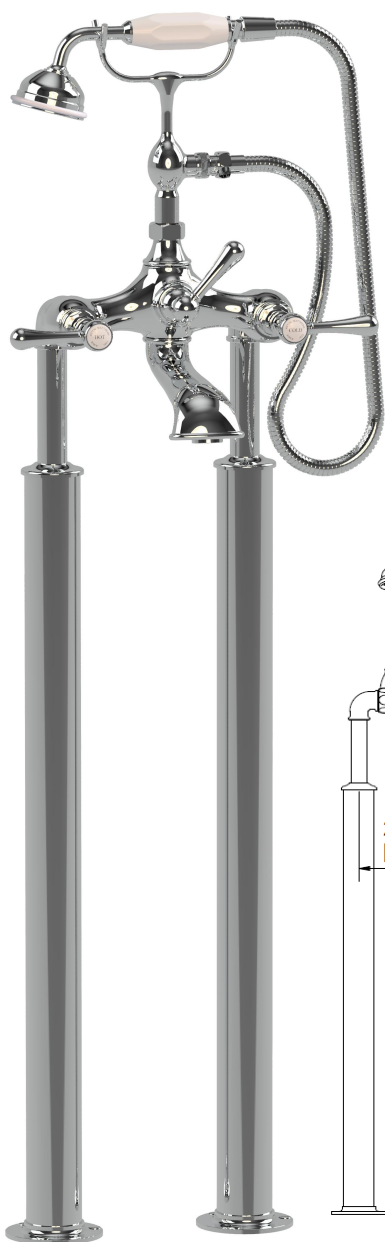

astonian classic lever 2 hole

floor mounted bath mixer

Our astonian classic range of brassware is designed and made from start to finish in the UK, made from solid brass and available in a wide variety of finishes. With a choice of the classic pinched victorian era styled cross-head or the subtly detailed lever controls to fit more classic/retro style bathrooms.

Material solid brass
 Pressure min 0.5 recommended 1-5 bar
 Finishes chrome, nickel, astonite, polished brass and brushed brass
 Waste not included

| Parts List | | | | |
|------------|-----|-------------|-------------------------------|--|
| ITEM | QTY | PART NUMBER | DESCRIPTION | |
| 1 | 1 | 2220-AM | 3/4" Manual Bath Shower Mixer | |
| 2 | 1 | 2305 | Pair Floor Standing Legs | |