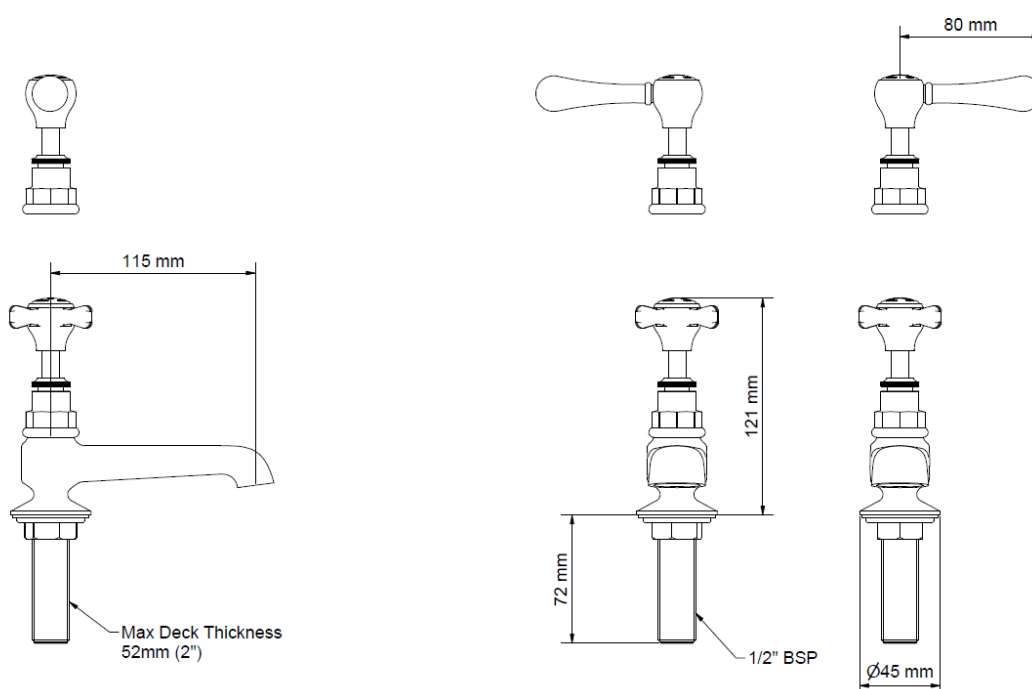

astonian classic lever basin

pillar taps (pair)

Our astonian classic range of brassware is designed and made from start to finish in the UK, made from solid brass and available in a wide variety of finishes. With a choice of the classic pinched handle or the elegant cross-head or the elegant detailed lever controls to fit more classic/retro style bathrooms

Material	solid brass
Pressure	min 0.5 recommended 1-5 bar
Finishes	chrome, nickel, astonite, polished brass and brushed brass
Waste	not included

Aston Matthews For contact information and branch addresses please visit www.astonmatthews.co.uk

specifications / dimensions subject to manufacturing tolerances