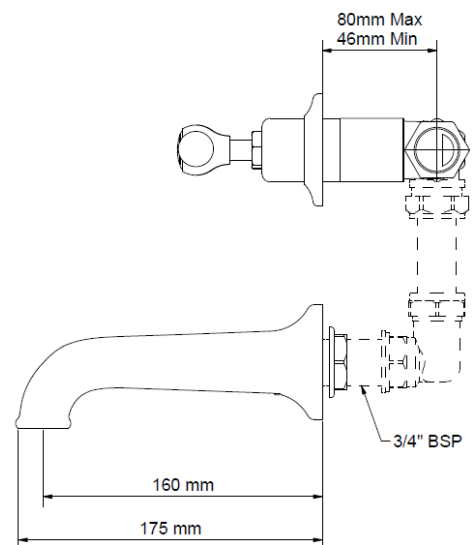

## lever 3 hole bath mounted bath filler

Our astonian classic range of brassware is designed and made from start to finish in the UK, made from solid brass and available in a wide variety of finishes. With a choice of the classic pinched victorian era styled cross-head or the subtly detailed lever controls to fit more classic/retro style bathrooms.

Material           solid brass  
 Pressure         min 0.5 recommended 1-5 bar  
 Finishes         chrome, nickel, astonite, polished brass and brushed brass  
 Waste            not included

Parts List			
ITEM	QTY	PART NUMBER	DESCRIPTION
1	1	2321-AM	Pair 3/4 Wall Valves & Roughs - Lever Handles
2	1	2325	3/4" wall spout