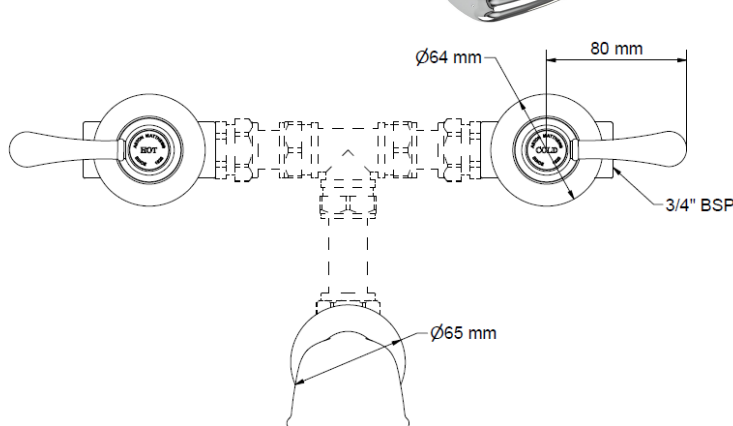

## lever 3 hole bath mounted bath filler

Our astonian classic range of brassware is designed and made from start to finish in the UK, made from solid brass and available in a wide variety of finishes. With a choice of the classic pinched victorian era styled cross-head or the subtly detailed lever controls to fit more classic/retro style bathrooms.

Material           solid brass  
 Pressure         min 0.5 recommended 1-5 bar  
 Finishes         chrome, nickel, astonite, polished brass and brushed brass  
 Waste            not included

Parts List			
ITEM	QTY	PART NUMBER	DESCRIPTION
1	1	2321-AM	Pair 3/4 Wall Valves & Roughs - Lever Handles
2	1	2325	3/4" wall spout