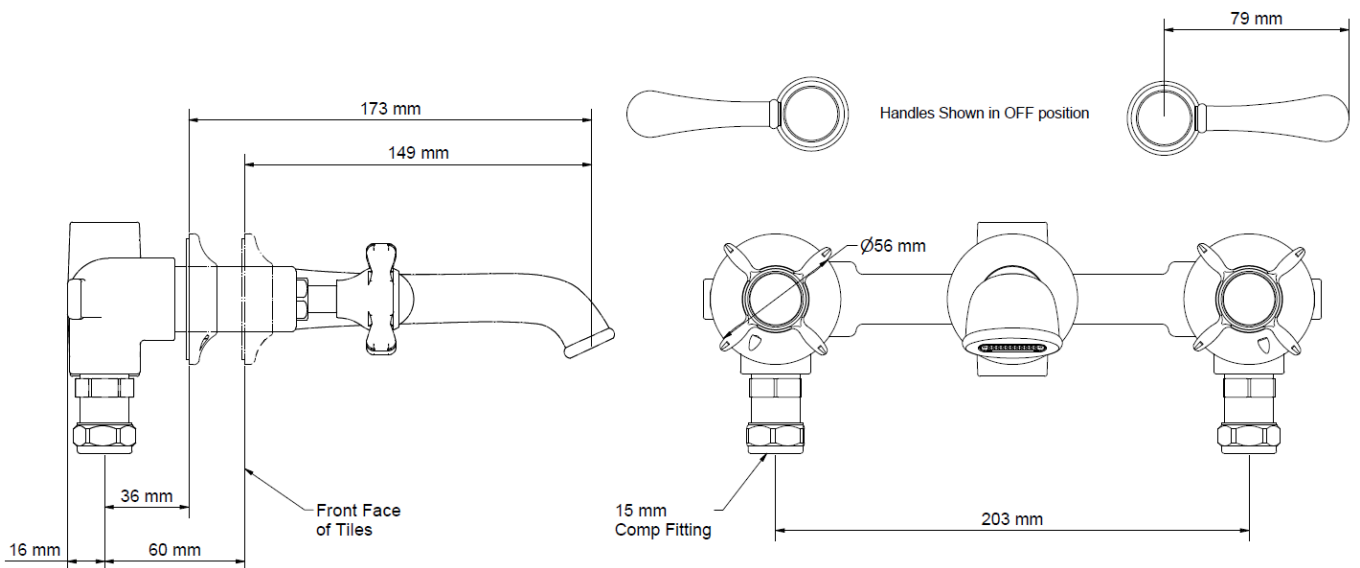

lever 3 hole wall mounted basin mixer

Our astonian classic range of brassware is designed and made from start to finish in the UK, made from solid brass and available in a wide variety of finishes. With a choice of the classic pinched victorian era styled cross-head or the subtly detailed lever controls to fit more classic/retro style bathrooms.

Material	solid brass
Pressure	min 0.5 recommended 1-5 bar
Finishes	chrome, nickel, astonite, polished brass and brushed brass
Waste	not included