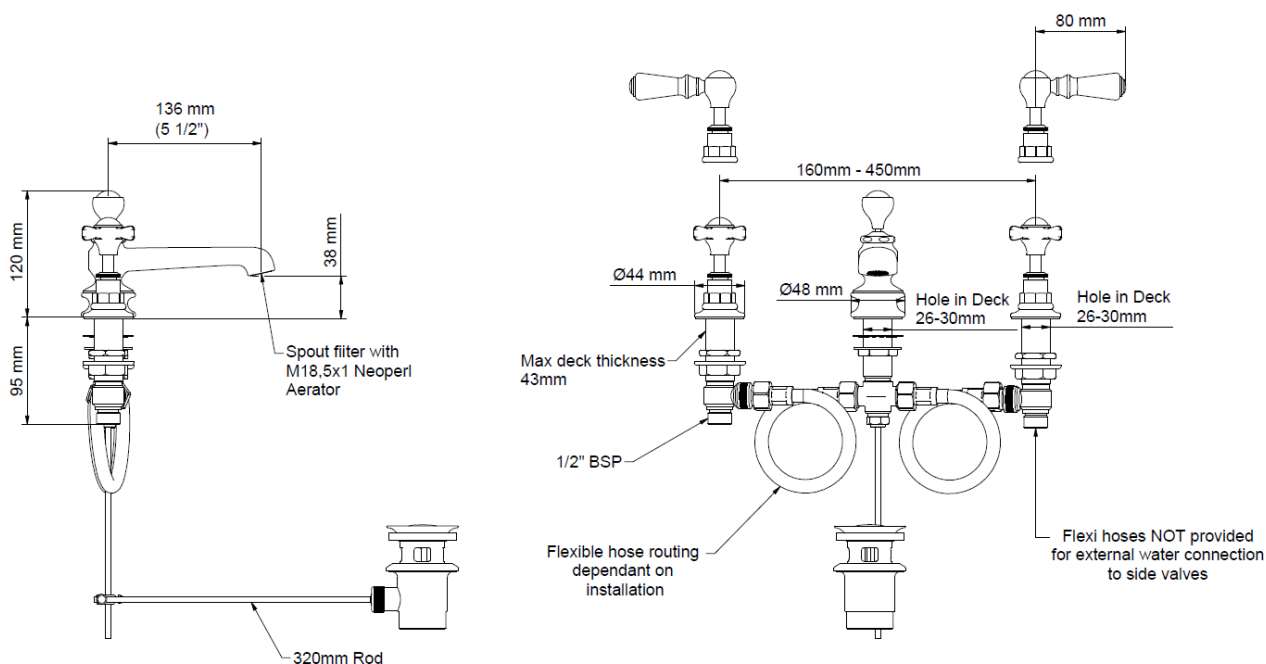

astonian classic

lever 3 hole basin mixer with pop-up waste

Our astonian classic range of brassware is designed and made from start to finish in the UK, made from solid brass and available in a wide variety of finishes. With a choice of the classic pinched victorian era styled cross-head or the subtly detailed lever controls to fit more classic/retro style bathrooms.

Material	solid brass
Pressure	min 0.5 recommended 1-5 bar
Finishes	chrome, nickel, astonite, polished brass and brushed brass
Waste	pop-up waste included

Aston Matthews For contact information and branch addresses please visit www.astonmatthews.co.uk

specifications / dimensions subject to manufacturing tolerances