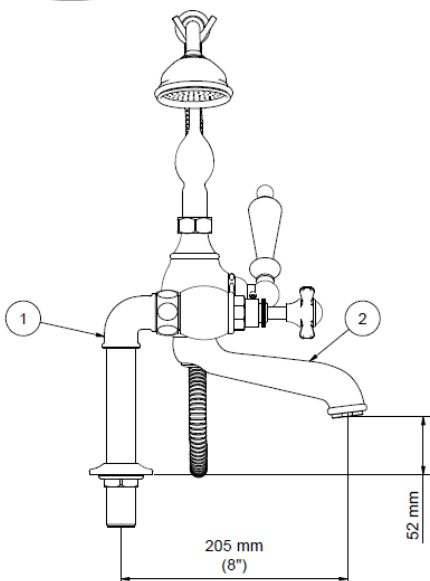

astonian classic crosshead

2 hole deck mounted bath shower mixer

Our astonian classic range of brassware is designed and made from start to finish in the UK, made from solid brass and available in a wide variety of finishes. With a choice of the classic pinched victorian era styled cross-head or the subtly detailed lever controls to fit more classic/retro style bathrooms.

Material solid brass
 Pressure min 0.5 recommended 1-5 bar
 Finishes chrome, nickel, astonite, polished brass and brushed brass
 Waste not included

Parts List			
ITEM	QTY	PART NUMBER	DESCRIPTION
1	1	2301	Pair Deck Unions
2	1	2310-AM	3/4" Bath Shower Mixer Body Assy
3	1	2340	Handshower Cradle
4	1	2510	Handshower and rose