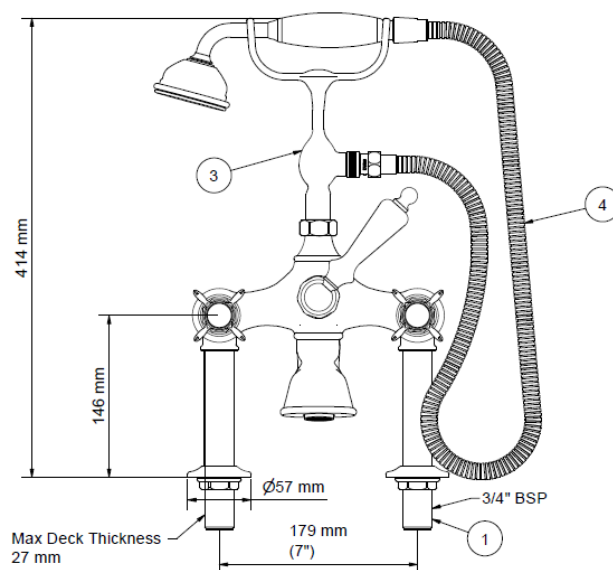

astonian classic crosshead

2 hole deck mounted bath shower mixer

Our astonian classic range of brassware is designed and made from start to finish in the UK, made from solid brass and available in a wide variety of finishes. With a choice of the classic pinched victorian era styled cross-head or the subtly detailed lever controls to fit more classic/retro style bathrooms.

Material solid brass
 Pressure min 0.5 recommended 1-5 bar
 Finishes chrome, nickel, astonite, polished brass and brushed brass
 Waste not included

Parts List			
ITEM	QTY	PART NUMBER	DESCRIPTION
1	1	2301	Pair Deck Unions
2	1	2310-AM	3/4" Bath Shower Mixer Body Assy
3	1	2340	Handshower Cradle
4	1	2510	Handshower and rose