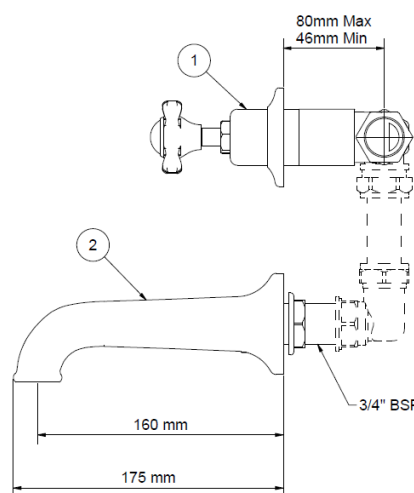

astonian classic crosshead

3 hole wall mounted bath mixer

Our astonian classic range of brassware is designed and made from start to finish in the UK, made from solid brass and available in a wide variety of finishes. With a choice of the classic pinched victorian era styled cross-head or the subtly detailed lever controls to fit more classic/retro style bathrooms.

Material solid brass
 Pressure min 0.5 recommended 1-5 bar
 Finishes chrome, nickel, astonite, polished brass and brushed brass
 Waste not included

Parts List			
ITEM	QTY	PART NUMBER	DESCRIPTION
1	1	2320-AM	Pair 3/4 Wall Valves & Roughs
2	1	2325	3/4" wall spout