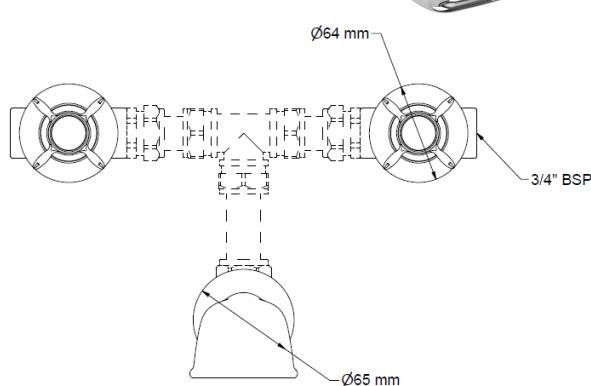

astonian classic crosshead

3 hole wall mounted bath mixer

Our astonian classic range of brassware is designed and made from start to finish in the UK, made from solid brass and available in a wide variety of finishes. With a choice of the classic pinched victorian era styled cross-head or the subtly detailed lever controls to fit more classic/retro style bathrooms.

Material solid brass
 Pressure min 0.5 recommended 1-5 bar
 Finishes chrome, nickel, astonite, polished brass and brushed brass
 Waste not included

Parts List			
ITEM	QTY	PART NUMBER	DESCRIPTION
1	1	2320-AM	Pair 3/4 Wall Valves & Roughs
2	1	2325	3/4" wall spout