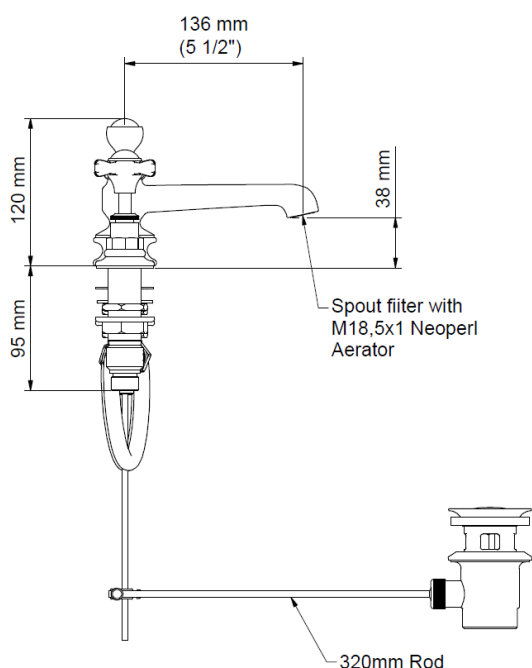

astonian classic crosshead

3 hole basin mixer including pop-up waste

Our astonian classic range of brassware is designed and made from start to finish in the UK, made from solid brass and available in a wide variety of finishes. With a choice of the classic pinched victorian era styled cross-head or the subtly detailed lever controls to fit more classic/retro style bathrooms.

Material	solid brass
Pressure	min 0.5 recommended 1-5 bar
Finishes	chrome, nickel, astonite, polished brass and brushed brass
Waste	pop-up waste included

Aston Matthews For contact information and branch addresses please visit www.astonmatthews.co.uk

specifications / dimensions subject to manufacturing tolerances