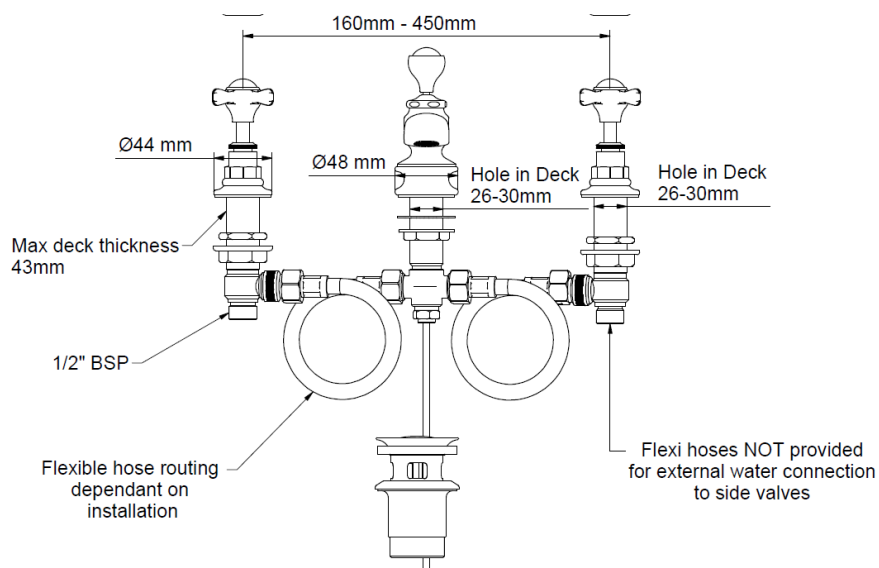

astonian classic crosshead

3 hole basin mixer including pop-up waste

Our astonian classic range of brassware is designed and made from start to finish in the UK, made from solid brass and available in a wide variety of finishes. With a choice of the classic pinched victorian era styled cross-head or the subtly detailed lever controls to fit more classic/retro style bathrooms.

Material	solid brass
Pressure	min 0.5 recommended 1-5 bar
Finishes	chrome, nickel, astonite, polished brass and brushed brass
Waste	pop-up waste included

Aston Matthews For contact information and branch addresses please visit www.astonmatthews.co.uk

specifications / dimensions subject to manufacturing tolerances