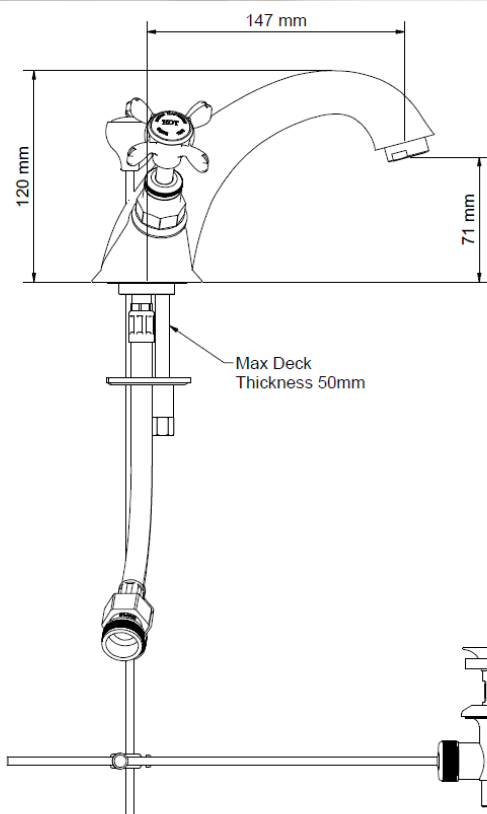

astonian classic crosshead

single hole basin mixer including pop-up waste

Our astonian classic range of brassware is designed and made from start to finish in the UK, made from solid brass and available in a wide variety of finishes. With a choice of the classic pinched victorian era styled cross-head or the subtly detailed lever controls to fit more classic/retro style bathrooms.

Material	solid brass
Pressure	min 0.5 recommended 1-5 bar
Finishes	chrome, nickel, astonite, polished brass and brushed brass
Waste	pop-up waste included

Aston Matthews For contact information and branch addresses please visit www.astonmatthews.co.uk

specifications / dimensions subject to manufacturing tolerances