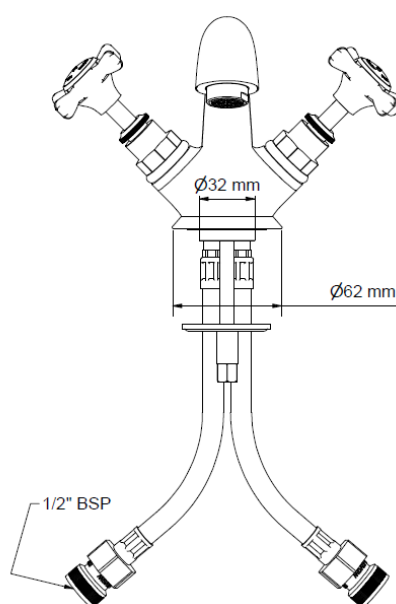

astonian classic crosshead

single hole basin mixer including pop-up waste

Our astonian classic range of brassware is designed and made from start to finish in the UK, made from solid brass and available in a wide variety of finishes. With a choice of the classic pinched victorian era styled cross-head or the subtly detailed lever controls to fit more classic/retro style bathrooms.

Material	solid brass
Pressure	min 0.5 recommended 1-5 bar
Finishes	chrome, nickel, astonite, polished brass and brushed brass
Waste	pop-up waste included

Aston Matthews For contact information and branch addresses please visit www.astonmatthews.co.uk

specifications / dimensions subject to manufacturing tolerances