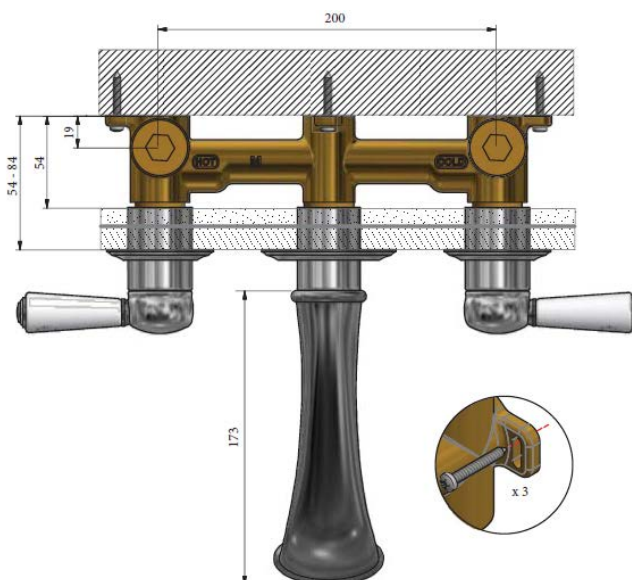

Astonian Original

wall mounted china lever bath filler

The Astonian Original range of high-quality British traditional brassware is available in an extensive range of finishes including Chrome, Nickel, Astonite, Polished and Brushed Brass and our exclusive living Aged Brass finish. With a choice of crosshead handles or ceramic levers and complete range covering basin, bath and shower fittings all manufactured, plated and polished in the UK. This well designed brassware features raw mechanical shapes with elegant period detailing. Our exclusive Aged Brass finish will create a bold statement and the living finish will evolve over time, adding character to the look.

Material	solid brass
Plated Finishes	chrome, nickel, astonite
Living Finishes	polished brass, brushed brass, aged brass - these finishes will evolve over time developing a characterful patina
Pressure	suitable for low and high pressure installations