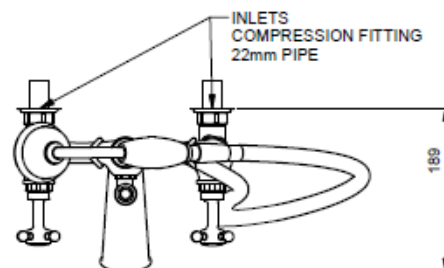

Astonian Original

wall mounted bath shower mixer

The Astonian Original range of high-quality British traditional brassware is available in an extensive range of finishes including Chrome, Nickel, Astonite, Polished and Brushed Brass and our exclusive living Aged Brass finish. With a choice of crosshead handles or ceramic levers and complete range covering basin, bath and shower fittings all manufactured, plated and polished in the UK. This well designed brassware features raw mechanical shapes with elegant period detailing. Our exclusive Aged Brass finish will create a bold statement and the living finish will evolve over time, adding character to the look.

Material	solid brass
Plated Finishes	chrome, nickel, astonite
Living Finishes	polished brass, brushed brass, aged brass - these finishes will evolve over time developing a characterful patina
Pressure	suitable for low and high pressure installations