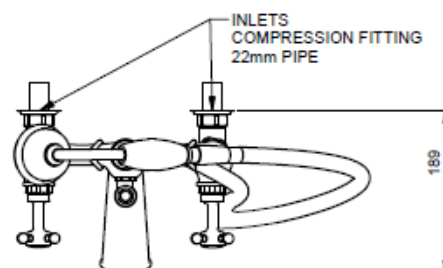

Astonian Original

wall mounted bath shower mixer

The Astonian Original range of high-quality British traditional brassware is available in an extensive range of finishes including Chrome, Nickel, Astonite, Polished and Brushed Brass and our exclusive living Aged Brass finish. With a choice of crosshead handles or ceramic levers and complete range covering basin, bath and shower fittings all manufactured, plated and polished in the UK. This well designed brassware features raw mechanical shapes with elegant period detailing. Our exclusive Aged Brass finish will create a bold statement and the living finish will evolve over time, adding character to the look.

Material	solid brass
Plated Finishes	chrome, nickel, astonite
Living Finishes	polished brass, brushed brass, aged brass - these finishes will evolve over time developing a characterful patina
Pressure	suitable for low and high pressure installations