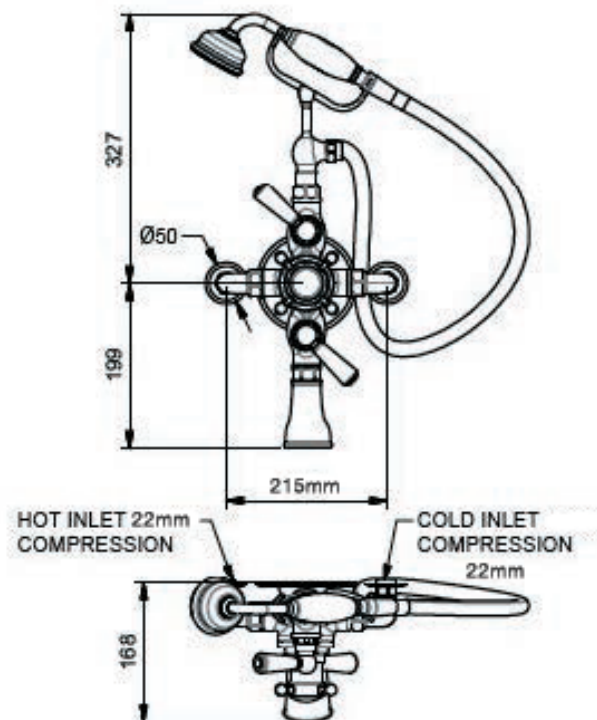

# Astonian Original

thermostatic wall mounted bath shower mixer

The Astonian Original range of high-quality British traditional brassware is available in an extensive range of finishes including Chrome, Nickel, Astonite, Polished and Brushed Brass and our exclusive living Aged Brass finish. With a choice of crosshead handles or ceramic levers and complete range covering basin, bath and shower fittings all manufactured, plated and polished in the UK. This well designed brassware features raw mechanical shapes with elegant period detailing. Our exclusive Aged Brass finish will create a bold statement and the living finish will evolve over time, adding character to the look.

## Flow rates

0.5 bar	14.90L/min
1.0 bar	21.00L/min
3.0 bar	37.10L/min