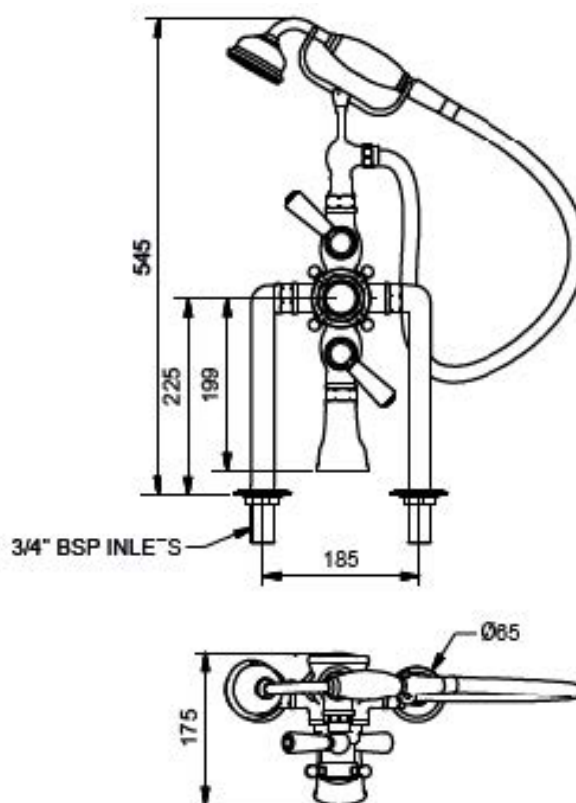

Astonian Original

thermostatic deck mounted bath shower mixer

The Astonian Original range of high-quality British traditional brassware is available in an extensive range of finishes including Chrome, Nickel, Astonite, Polished and Brushed Brass and our exclusive living Aged Brass finish. With a choice of crosshead handles or ceramic levers and complete range covering basin, bath and shower fittings all manufactured, plated and polished in the UK. This well designed brassware features raw mechanical shapes with elegant period detailing. Our exclusive Aged Brass finish will create a bold statement and the living finish will evolve over time, adding character to the look.

Flow rates

0.5 bar	14.90L/min
1.0 bar	21.00L/min
3.0 bar	37.10L/min