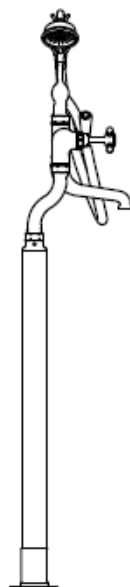

Astonian Original

floor mounted bath shower mixer

The Astonian Original range of high-quality British traditional brassware is available in an extensive range of finishes including Chrome, Nickel, Astonite, Polished and Brushed Brass and our exclusive living Aged Brass finish. With a choice of crosshead handles or ceramic levers and complete range covering basin, bath and shower fittings all manufactured, plated and polished in the UK. This well designed brassware features raw mechanical shapes with elegant period detailing. Our exclusive Aged Brass finish will create a bold statement and the living finish will evolve over time, adding character to the look.

Material	solid brass
Plated Finishes	chrome, nickel, astonite
Living Finishes	polished brass, brushed brass, aged brass - these finishes will evolve over time developing a characterful patina
Pressure	suitable for low and high pressure installations

Flow rates

0.5 bar	30.31L/min
1.0 bar	43.81L/min
3.0 bar	65.00 + L/min