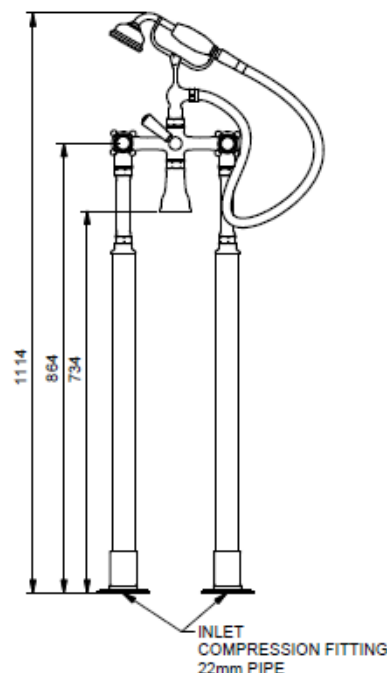

Astonian Original

floor mounted bath shower mixer

The Astonian Original range of high-quality British traditional brassware is available in an extensive range of finishes including Chrome, Nickel, Astonite, Polished and Brushed Brass and our exclusive living Aged Brass finish. With a choice of crosshead handles or ceramic levers and complete range covering basin, bath and shower fittings all manufactured, plated and polished in the UK. This well designed brassware features raw mechanical shapes with elegant period detailing. Our exclusive Aged Brass finish will create a bold statement and the living finish will evolve over time, adding character to the look.

Flow rates

0.5 bar	30.31L/min
1.0 bar	43.81L/min
3.0 bar	65.00 + L/min