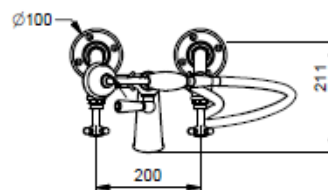

Astonian Original

floor mounted bath shower mixer

The Astonian Original range of high-quality British traditional brassware is available in an extensive range of finishes including Chrome, Nickel, Astonite, Polished and Brushed Brass and our exclusive living Aged Brass finish. With a choice of crosshead handles or ceramic levers and complete range covering basin, bath and shower fittings all manufactured, plated and polished in the UK. This well designed brassware features raw mechanical shapes with elegant period detailing. Our exclusive Aged Brass finish will create a bold statement and the living finish will evolve over time, adding character to the look.

Material	solid brass
Plated Finishes	chrome, nickel, astonite
Living Finishes	polished brass, brushed brass, aged brass - these finishes will evolve over time developing a characterful patina
Pressure	suitable for low and high pressure installations

Flow rates

0.5 bar	30.31L/min
1.0 bar	43.81L/min
3.0 bar	65.00 + L/min