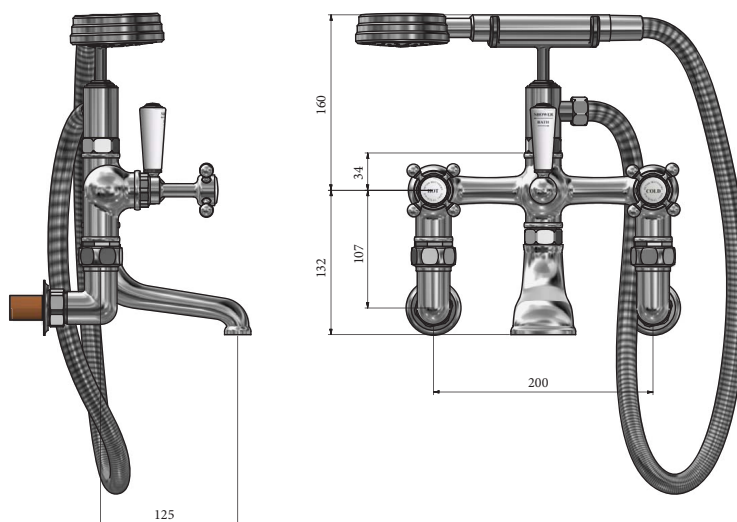

Astonian Original Flat

wall mounted bath shower mixer

The Astonian Original range of high-quality British traditional brassware is available in an extensive range of finishes including Chrome, Nickel, Astonite, Polished and Brushed Brass and our exclusive living Aged Brass finish. With a choice of crosshead handles or ceramic levers and complete range covering basin, bath and shower fittings all manufactured, plated and polished in the UK. This well designed brassware features raw mechanical shapes with elegant period detailing. Our exclusive Aged Brass finish will create a bold statement and the living finish will evolve over time, adding character to the look.

Flow rates

0.5 bar	45.80L/min
1.0 bar	58.70L/min
3.0 bar	65.00 + L/min