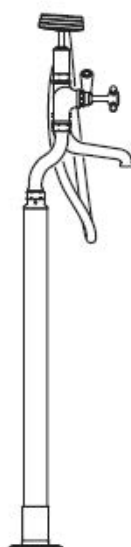

# Astonian Original Flat

floor mounted bath shower mixer

The Astonian Original range of high-quality British traditional brassware is available in an extensive range of finishes including Chrome, Nickel, Astonite, Polished and Brushed Brass and our exclusive living Aged Brass finish. With a choice of crosshead handles or ceramic levers and complete range covering basin, bath and shower fittings all manufactured, plated and polished in the UK. This well designed brassware features raw mechanical shapes with elegant period detailing. Our exclusive Aged Brass finish will create a bold statement and the living finish will evolve over time, adding character to the look.

Material	solid brass
Plated Finishes	chrome, nickel, astonite
Living Finishes	polished brass, brushed brass, aged brass - these finishes will evolve over time developing a characterful patina
Pressure	suitable for low and high pressure installations

## Flow rates

0.5 bar	30.31L/min
1.0 bar	43.81L/min
3.0 bar	65.00 + L/min