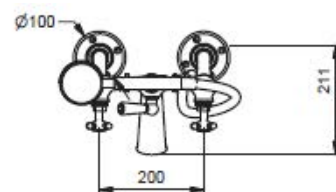

Astonian Original Flat

floor mounted bath shower mixer

The Astonian Original range of high-quality British traditional brassware is available in an extensive range of finishes including Chrome, Nickel, Astonite, Polished and Brushed Brass and our exclusive living Aged Brass finish. With a choice of crosshead handles or ceramic levers and complete range covering basin, bath and shower fittings all manufactured, plated and polished in the UK. This well designed brassware features raw mechanical shapes with elegant period detailing. Our exclusive Aged Brass finish will create a bold statement and the living finish will evolve over time, adding character to the look.

Material	solid brass
Plated Finishes	chrome, nickel, astonite
Living Finishes	polished brass, brushed brass, aged brass - these finishes will evolve over time developing a characterful patina
Pressure	suitable for low and high pressure installations

Flow rates

0.5 bar	30.31L/min
1.0 bar	43.81L/min
3.0 bar	65.00 + L/min