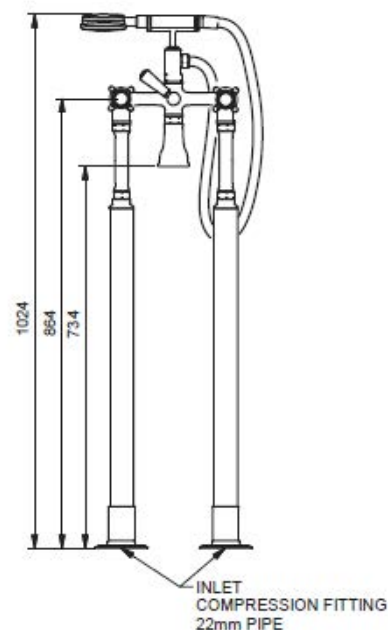

# Astonian Original Flat

floor mounted bath shower mixer

The Astonian Original range of high-quality British traditional brassware is available in an extensive range of finishes including Chrome, Nickel, Astonite, Polished and Brushed Brass and our exclusive living Aged Brass finish. With a choice of crosshead handles or ceramic levers and complete range covering basin, bath and shower fittings all manufactured, plated and polished in the UK. This well designed brassware features raw mechanical shapes with elegant period detailing. Our exclusive Aged Brass finish will create a bold statement and the living finish will evolve over time, adding character to the look.

## Flow rates

0.5 bar	30.31L/min
1.0 bar	43.81L/min
3.0 bar	65.00 + L/min