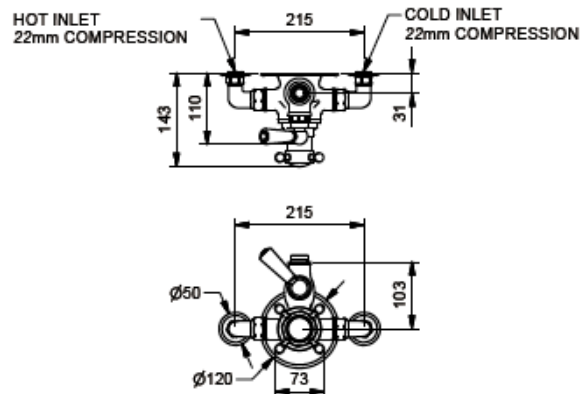

Flow rates

0.5 bar	11.90L/min
1.0 bar	17.40L/min
3.0 bar	31.20L/min

Max. pressure 5 bar - fit pressure reducing valves above 5 bar