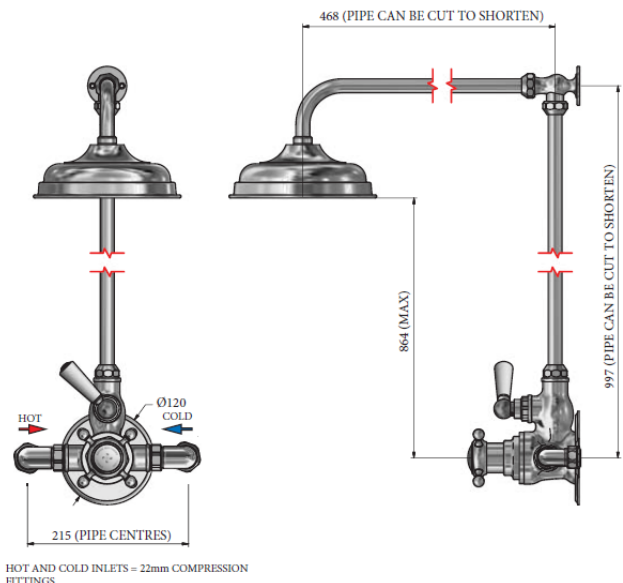

Astonian Original

exposed thermostatic shower system

The Astonian Original range of high-quality British traditional brassware is available in an extensive range of finishes including Chrome, Nickel, Astonite, Polished and Brushed Brass and our exclusive living Aged Brass finish. With a choice of crosshead handles or ceramic levers and complete range covering basin, bath and shower fittings all manufactured, plated and polished in the UK. This well designed brassware features raw mechanical shapes with elegant period detailing. Our exclusive Aged Brass finish will create a bold statement and the living finish will evolve over time, adding character to the look.

Flow rates

0.5 bar	11.90L/min
1.0 bar	17.40L/min
3.0 bar	31.20L/min

Max. pressure 5 bar - fit pressure reducing valves above 5 bar