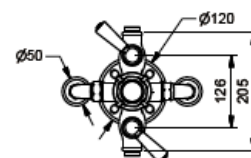

Flow rates

0.5 bar	11.90L/min
1.0 bar	17.21L/min
3.0 bar	30.41L/min

Max. pressure 5 bar - fit pressure reducing valves above 5 bar