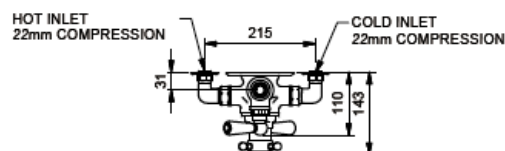

Astonian Original

exposed thermostatic dual shower shower system

The Astonian Original range of high-quality British traditional brassware is available in an extensive range of finishes including Chrome, Nickel, Astonite, Polished and Brushed Brass and our exclusive living Aged Brass finish. With a choice of crosshead handles or ceramic levers and complete range covering basin, bath and shower fittings all manufactured, plated and polished in the UK. This well designed brassware features raw mechanical shapes with elegant period detailing. Our exclusive Aged Brass finish will create a bold statement and the living finish will evolve over time, adding character to the look.

Flow rates

0.5 bar	11.90L/min
1.0 bar	17.21L/min
3.0 bar	30.41L/min

Max. pressure 5 bar - fit pressure reducing valves above 5 bar