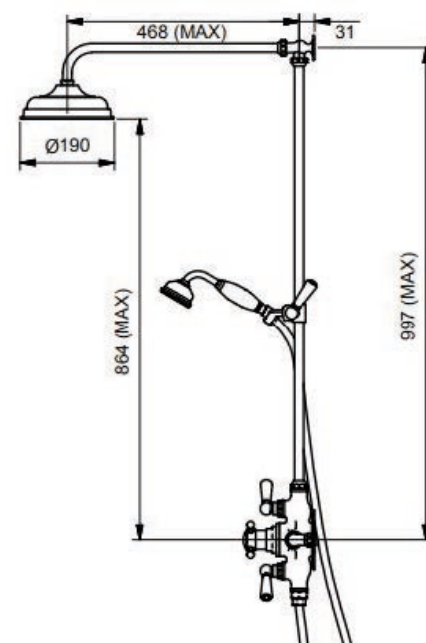

Astonian Original

exposed thermostatic dual shower shower system

The Astonian Original range of high-quality British traditional brassware is available in an extensive range of finishes including Chrome, Nickel, Astonite, Polished and Brushed Brass and our exclusive living Aged Brass finish. With a choice of crosshead handles or ceramic levers and complete range covering basin, bath and shower fittings all manufactured, plated and polished in the UK. This well designed brassware features raw mechanical shapes with elegant period detailing. Our exclusive Aged Brass finish will create a bold statement and the living finish will evolve over time, adding character to the look.

Flow rates

0.5 bar	11.90L/min
1.0 bar	17.21L/min
3.0 bar	30.41L/min

Max. pressure 5 bar - fit pressure reducing valves above 5 bar