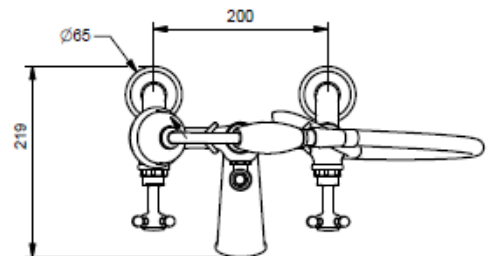

Astonian Original

deck mounted bath shower mixer

The Astonian Original range of high-quality British traditional brassware is available in an extensive range of finishes including Chrome, Nickel, Astonite, Polished and Brushed Brass and our exclusive living Aged Brass finish. With a choice of crosshead handles or ceramic levers and complete range covering basin, bath and shower fittings all manufactured, plated and polished in the UK. This well designed brassware features raw mechanical shapes with elegant period detailing. Our exclusive Aged Brass finish will create a bold statement and the living finish will evolve over time, adding character to the look.

Material	solid brass
Plated Finishes	chrome, nickel, astonite
Living Finishes	polished brass, brushed brass, aged brass - these finishes will evolve and tarnish over time developing a patina
Pressure	suitable for low and high pressure installations

Flow rates

0.5 bar	44.60L/min
1.0 bar	57.20L/min
3.0 bar	65.00 + L/min