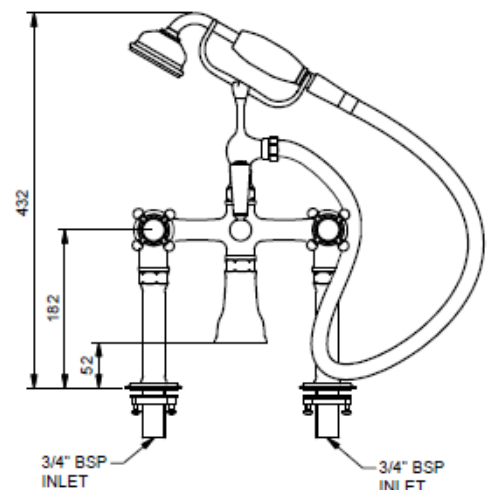

Astonian Original

deck mounted bath shower mixer

The Astonian Original range of high-quality British traditional brassware is available in an extensive range of finishes including Chrome, Nickel, Astonite, Polished and Brushed Brass and our exclusive living Aged Brass finish. With a choice of crosshead handles or ceramic levers and complete range covering basin, bath and shower fittings all manufactured, plated and polished in the UK. This well designed brassware features raw mechanical shapes with elegant period detailing. Our exclusive Aged Brass finish will create a bold statement and the living finish will evolve over time, adding character to the look.

Material	solid brass
Plated Finishes	chrome, nickel, astonite
Living Finishes	polished brass, brushed brass, aged brass - these finishes will evolve and tarnish over time developing a patina
Pressure	suitable for low and high pressure installations

Flow rates

0.5 bar	44.60L/min
1.0 bar	57.20L/min
3.0 bar	65.00 + L/min