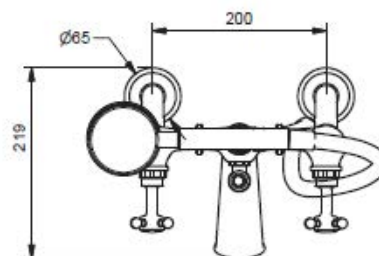

Astonian Original Flat

deck mounted bath shower mixer

The Astonian Original range of high-quality British traditional brassware is available in an extensive range of finishes including Chrome, Nickel, Astonite, Polished and Brushed Brass and our exclusive living Aged Brass finish. With a choice of crosshead handles or ceramic levers and complete range covering basin, bath and shower fittings all manufactured, plated and polished in the UK. This well designed brassware features raw mechanical shapes with elegant period detailing. Our exclusive Aged Brass finish will create a bold statement and the living finish will evolve over time, adding character to the look.

Material	solid brass
Plated Finishes	chrome, nickel, astonite
Living Finishes	polished brass, brushed brass, aged brass - these finishes will evolve over time developing a characterful patina
Pressure	suitable for low and high pressure installations