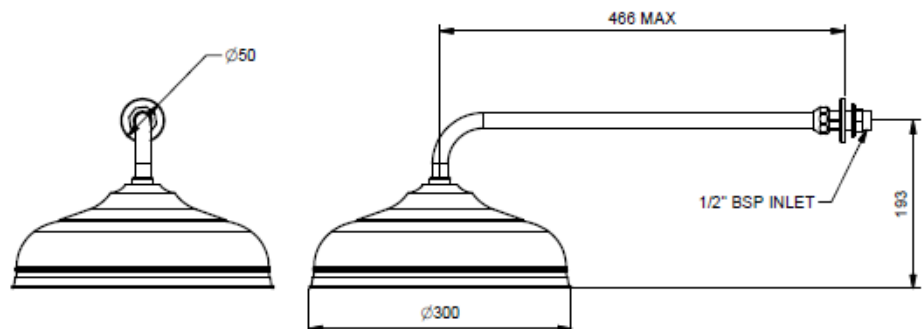

# Astonian Original

300mm rose & adjustable shower arm

The Astonian Original range of high-quality British traditional brassware is available in an extensive range of finishes including Chrome, Nickel, Astonite, Polished and Brushed Brass and our exclusive living Aged Brass finish. With a choice of crosshead handles or ceramic levers and complete range covering basin, bath and shower fittings all manufactured, plated and polished in the UK. This well designed brassware features raw mechanical shapes with elegant period detailing. Our exclusive Aged Brass finish will create a bold statement and the living finish will evolve over time, adding character to the look.

Material	solid brass
Plated Finishes	chrome, nickel, astonite
Living Finishes	polished brass, brushed brass, aged brass - these finishes will evolve over time developing a characterful patina
Pressure	suitable for low and high pressure installations
Rose	300mm
Arm	Max. 466mm projection