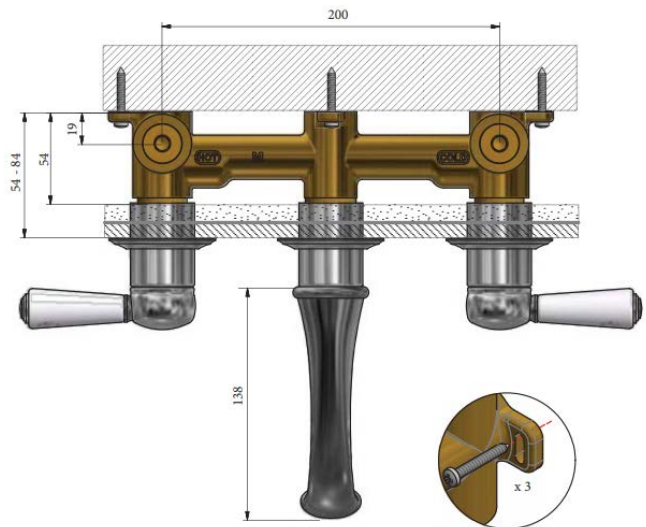

Astonian Original

3-hole wall mounted china lever basin mixer

The Astonian Original range of high-quality British traditional brassware is available in an extensive range of finishes including Chrome, Nickel, Astonite, Polished and Brushed Brass and our exclusive living Aged Brass finish. With a choice of crosshead handles or ceramic levers and complete range covering basin, bath and shower fittings all manufactured, plated and polished in the UK. This well designed brassware features raw mechanical shapes with elegant period detailing. Our exclusive Aged Brass finish will create a bold statement and the living finish will evolve over time, adding character to the look.

Material	solid brass
Plated Finishes	chrome, nickel, astonite
Living Finishes	polished brass, brushed brass, aged brass - these finishes will evolve over time developing a characterful patina
Pressure	suitable for low and high pressure installations