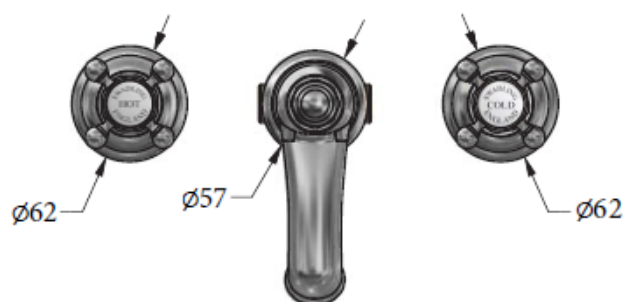

Astonian Original

3-hole basin mixer

The Astonian Original range of high-quality British traditional brassware is available in an extensive range of finishes including Chrome, Nickel, Astonite, Polished and Brushed Brass and our exclusive living Aged Brass finish. With a choice of crosshead handles or ceramic levers and complete range covering basin, bath and shower fittings all manufactured, plated and polished in the UK. This well designed brassware features raw mechanical shapes with elegant period detailing. Our exclusive Aged Brass finish will create a bold statement and the living finish will evolve over time, adding character to the look.

Material	solid brass
Plated Finishes	chrome, nickel, astonite
Living Finishes	polished brass, brushed brass, aged brass - these finishes will evolve over time developing a characterful patina
Pressure	suitable for low and high pressure installations