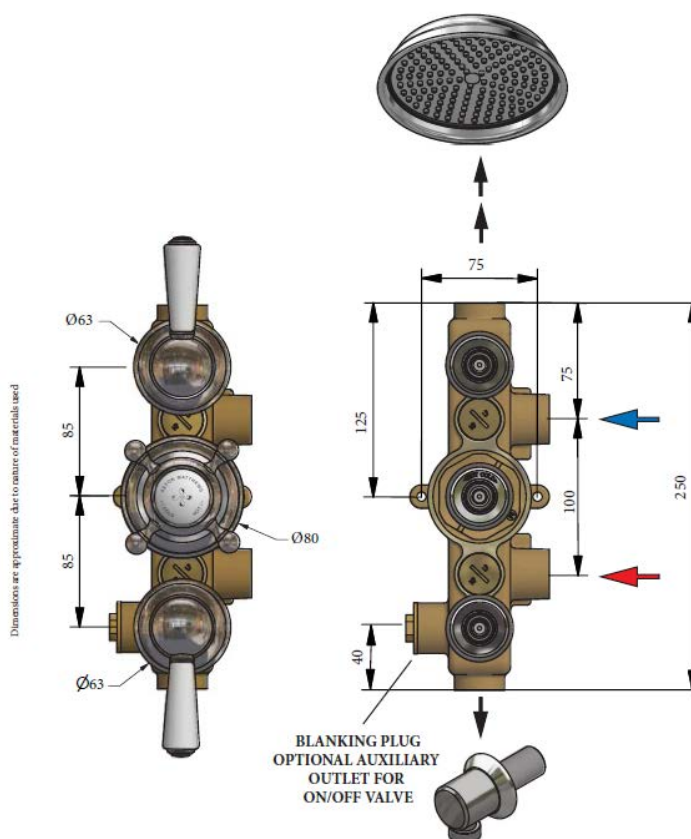

Astonian Original

2928 concealed dual shower valve with round flanges

The Astonian Original range of high-quality British traditional brassware is available in an extensive range of finishes including Chrome, Nickel, Astonite, Polished and Brushed Brass and our exclusive living Aged Brass finish. With a choice of crosshead handles or ceramic levers and complete range covering basin, bath and shower fittings all manufactured, plated and polished in the UK. This well designed brassware features raw mechanical shapes with elegant period detailing. Our exclusive Aged Brass finish will create a bold statement and the living finish will evolve over time, adding character to the look.

Material	solid brass
Plated Finishes	chrome, nickel, astonite
Living Finishes	polished brass, brushed brass, aged brass - these finishes will evolve over time developing a characterful patina
Pressure	suitable for low and high pressure installations
Dual outlet	cross top controls temperature, china levers independently control on/off of two outlets

Flow rates

0.5 bar	14.90L/min
1.0 bar	21.24L/min
3.0 bar	37.65L/min

Max. pressure 5 bar - fit pressure reducing valves above 5 bar