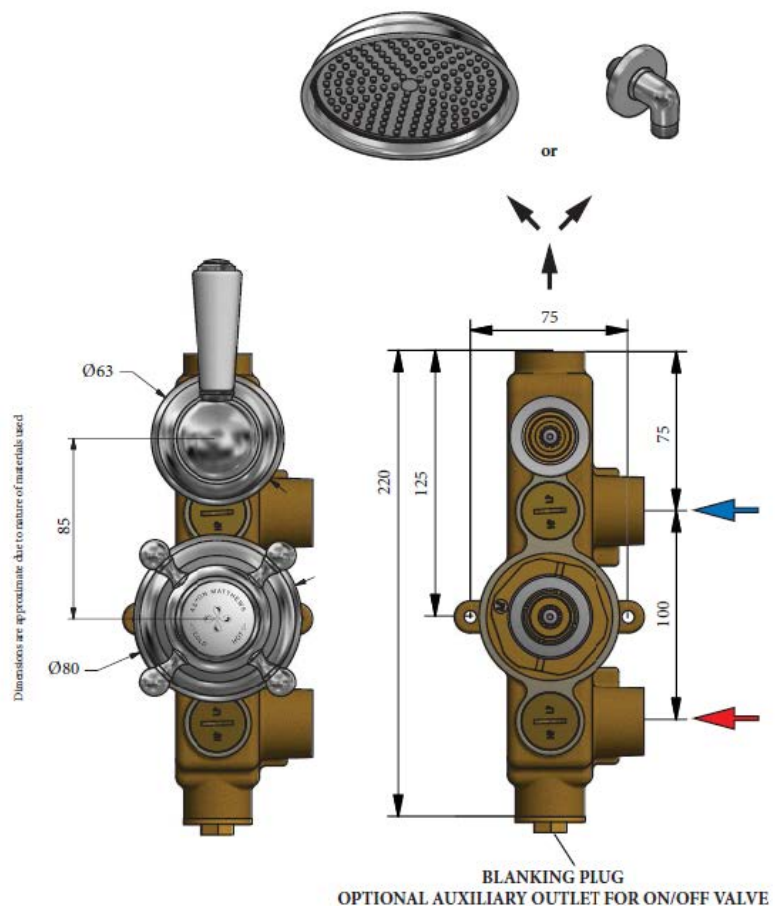

# Astonian Original

2918 concealed shower valve

The Astonian Original range of high-quality British traditional brassware is available in an extensive range of finishes including Chrome, Nickel, Astonite, Polished and Brushed Brass and our exclusive living Aged Brass finish. With a choice of crosshead handles or ceramic levers and complete range covering basin, bath and shower fittings all manufactured, plated and polished in the UK. This well designed brassware features raw mechanical shapes with elegant period detailing. Our exclusive Aged Brass finish will create a bold statement and the living finish will evolve over time, adding character to the look.

## Flow rates

0.5 bar	14.90L/min
1.0 bar	21.24L/min
3.0 bar	37.65L/min

Max. pressure 5 bar - fit pressure reducing valves above 5 bar