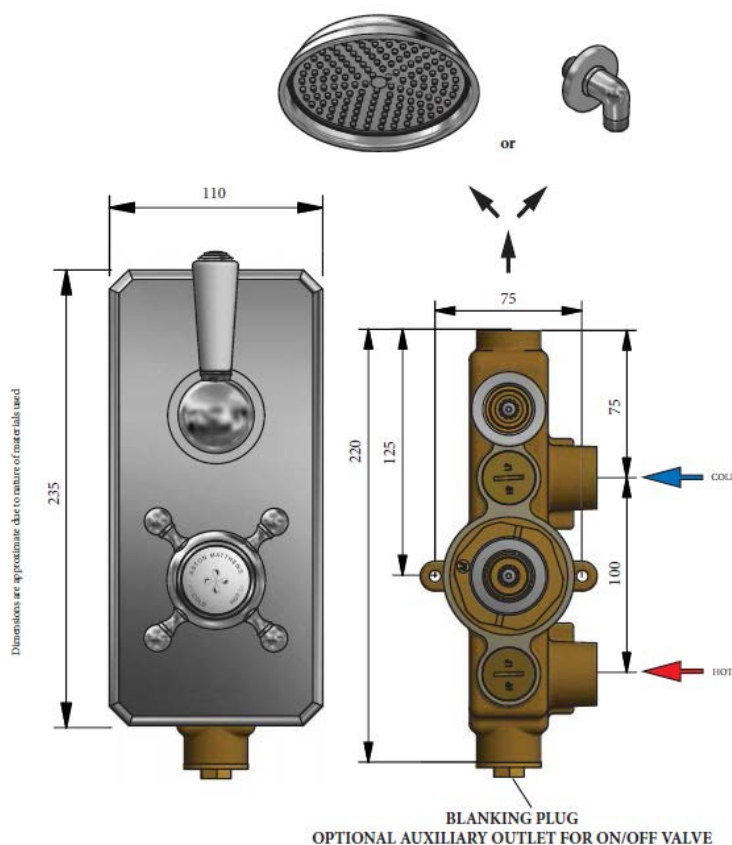

# Astonian Original

2912 concealed shower valve

The Astonian Original range of high-quality British traditional brassware is available in an extensive range of finishes including Chrome, Nickel, Astonite, Polished and Brushed Brass and our exclusive living Aged Brass finish. With a choice of crosshead handles or ceramic levers and complete range covering basin, bath and shower fittings all manufactured, plated and polished in the UK. This well designed brassware features raw mechanical shapes with elegant period detailing. Our exclusive Aged Brass finish will create a bold statement and the living finish will evolve over time, adding character to the look.

Material	solid brass
Plated Finishes	chrome, nickel, astonite
Living Finishes	polished brass, brushed brass, aged brass - these finishes will evolve over time developing a characterful patina
Pressure	suitable for low and high pressure installations
Single outlet	china lever controls on/off, cross top controls temperature

## Flow rates

0.5 bar	14.90L/min
1.0 bar	21.24L/min
3.0 bar	37.65L/min

Max. pressure 5 bar - fit pressure reducing valves above 5 bar