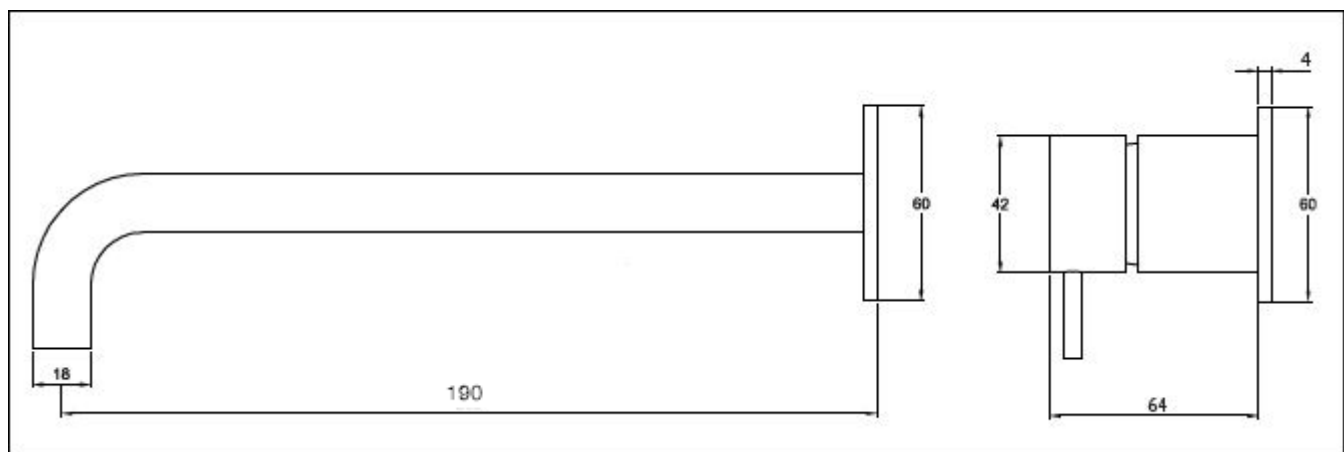

Astonian Evolution

2 hole wall mounted basin mixer 190mm spout

The sleek design of our Evolution range offers a modern industrial style, manufactured from stainless steel and brushed for a contemporary finish.

Material stainless steel
Finish brushed stainless steel
Min. pressure 0.5 bar

Aston Matthews For contact information and branch addresses please visit www.astonmatthews.co.uk

specifications / dimensions subject to manufacturing tolerances