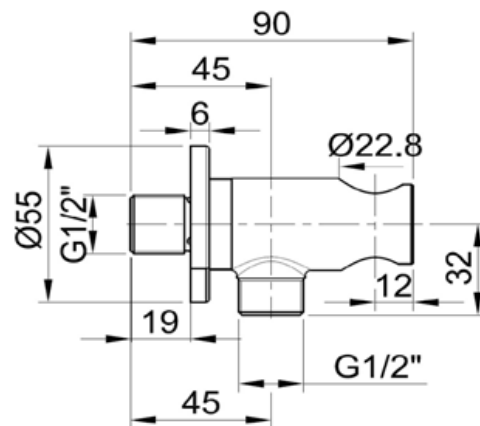

amox wall outlets and wall brackets

Amox was designed to meet the needs of design conscious individuals, looking for a high quality, durable range of solid stainless steel brassware at a competitive price. Its strong modern design is clean and understated, ensuring Amox complements a wide range of bathroom schemes.

Material solid stainless steel
Finish brushed stainless steel

Amox wall outlet & bracket