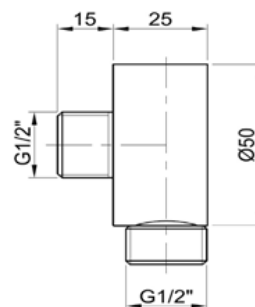

Amox wall outlet