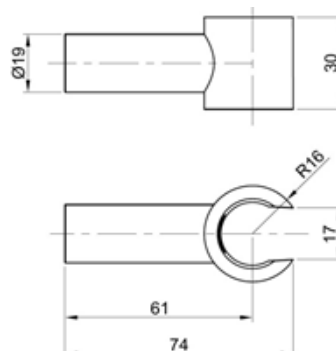

Amox wall bracket