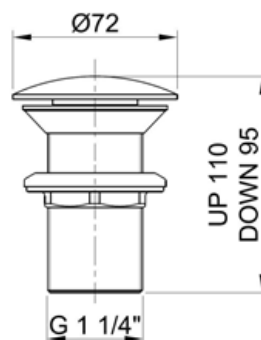

Material solid stainless steel
 Finish brushed stainless steel

Amox Klik 1.25" slotted basin waste

Amox Klik 1.25" unslotted basin waste

Amox 1.25" freeflow basin waste