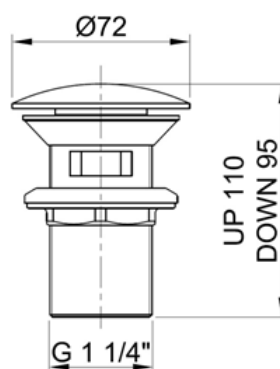

Material solid stainless steel
 Finish brushed stainless steel

Amox Klik 1.25" slotted basin waste

Amox Klik 1.25" unslotted basin waste

Amox 1.25" freeflow basin waste