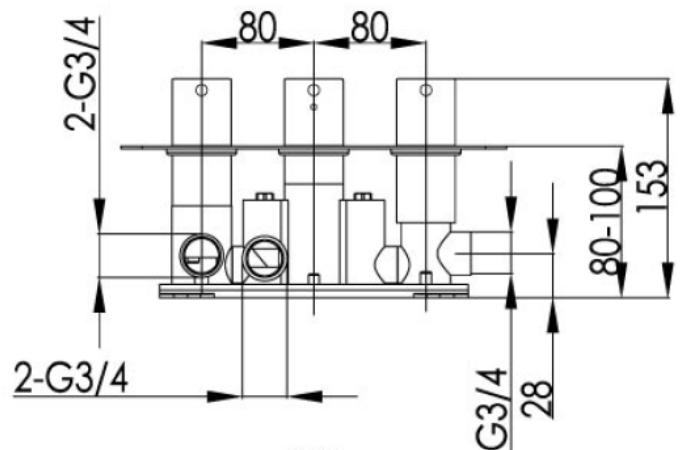

amox 2 triple outlet landscape concealed thermo shower valve

Amox was designed to meet the needs of design conscious individuals, looking for a high quality, durable range of solid stainless steel brassware at a competitive price. Its strong modern design is clean and understated, ensuring Amox complements a wide range of bathroom schemes.

Material solid brass, solid stainless steel
Finish brushed stainless steel
Min pressure 1.5 bar

Flow rate

38°MIX (L/MIN)	0.2BAR	0.5BAR	1BAR	2BAR	3BAR
	12	17	21	29	36