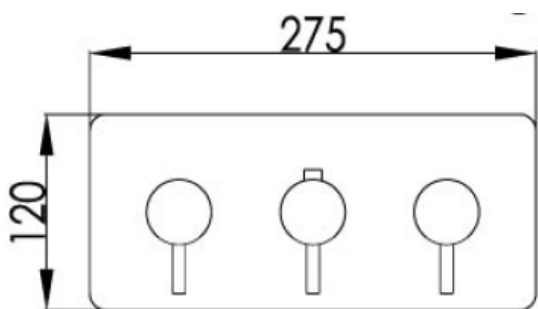

Material solid brass, solid stainless steel
Finish brushed stainless steel
Min pressure 1.5 bar

Flow rate

38°MIX (L/MIN)	0.2BAR	0.5BAR	1BAR	2BAR	3BAR
	12	17	21	29	36