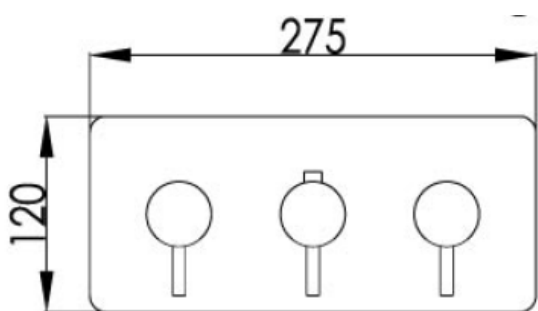

Material solid brass, solid stainless steel
 Finish brushed stainless steel
 Min pressure 1.5 bar

Flow rate

38°MIX (L/MIN)	0.2BAR	0.5BAR	1BAR	2BAR	3BAR
	12	17	21	29	36