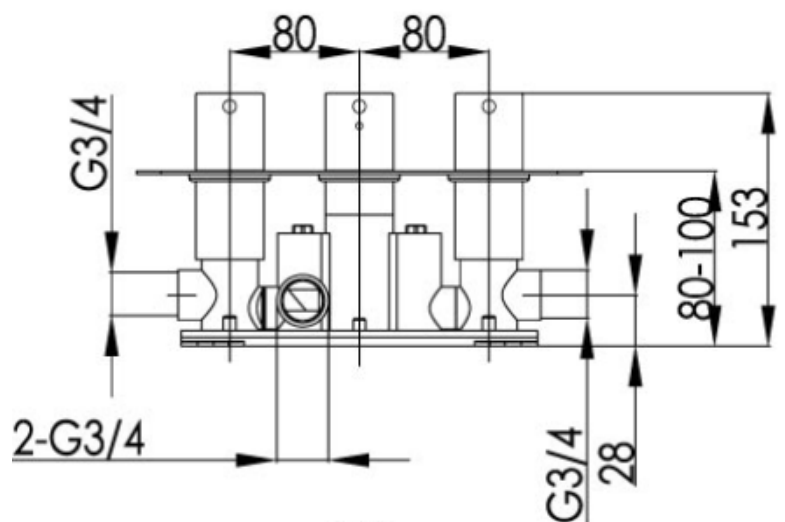

amox 2 dual outlet landscape concealed thermo shower valve

Amox was designed to meet the needs of design conscious individuals, looking for a high quality, durable range of solid stainless steel brassware at a competitive price. Its strong modern design is clean and understated, ensuring Amox complements a wide range of bathroom schemes.

Material solid brass, solid stainless steel
 Finish brushed stainless steel
 Min pressure 1.5 bar

Flow rate

38°MIX (L/MIN)	0.2BAR	0.5BAR	1BAR	2BAR	3BAR
	12	17	21	29	36